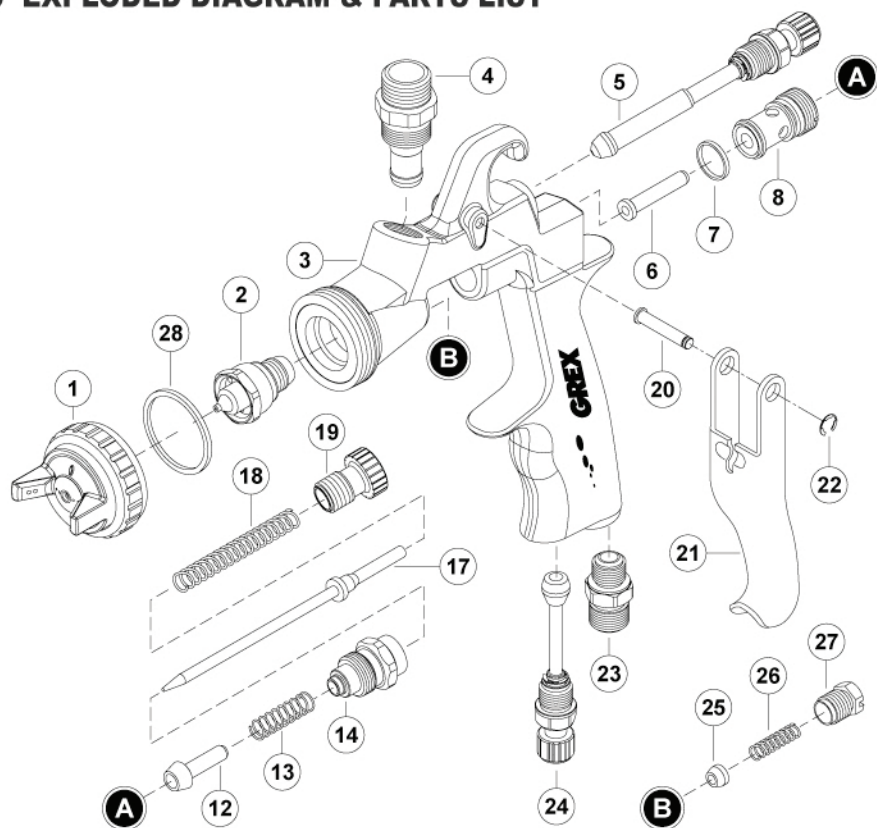

## 7.0 EXPLODED DIAGRAM &amp; PARTS LIST

No.	Part No.	Part Description	No.	Part No.	Part Description
1	X4001.10	Air cap set, 1.0	12	X4012	Air valve
	X4001.12	Air cap set, 1.2	13	X4013	Air valve spring
	X4001.13	Air cap set, 1.3	14	X4014	Fluid adjustment guide set
	X4001.14	Air cap set, 1.4	17	X4017.10	Fluid needle, 1.0, 1.2
	X4001.16	Air cap set, 1.6		X4017.13	Fluid needle, 1.3, 1.4, 1.6
	X4001.18	Air cap set, 1.8		X4017.18	Fluid needle, 1.8
2	X4002.10	Fluid nozzle, 1.0	18	X4018	Fluid needle spring
	X4002.12	Fluid nozzle, 1.2	19	X4019	Fluid adjustment knob
	X4002.13	Fluid nozzle, 1.3	20	X4020	Trigger pin
	X4002.14	Fluid nozzle, 1.4	21	X4021	Trigger
	X4002.16	Fluid nozzle, 1.6	22	X4022	E-Clip
	X4002.18	Fluid nozzle, 1.8	23	X4023	Air inlet
3	X4003	Spray gun body	24	X4024	Air control set
4	X4004	Fluid inlet	25	X4025	Needle packing
5	X4005	Pattern adjustment set	26	X4026	Spring
6	X4006	Air valve shaft	27	X4027	Needle packing screw
7	X4007	Teflon seal	28	X4028	Air cap Teflon seal
8	X4008	Air valve seal set			