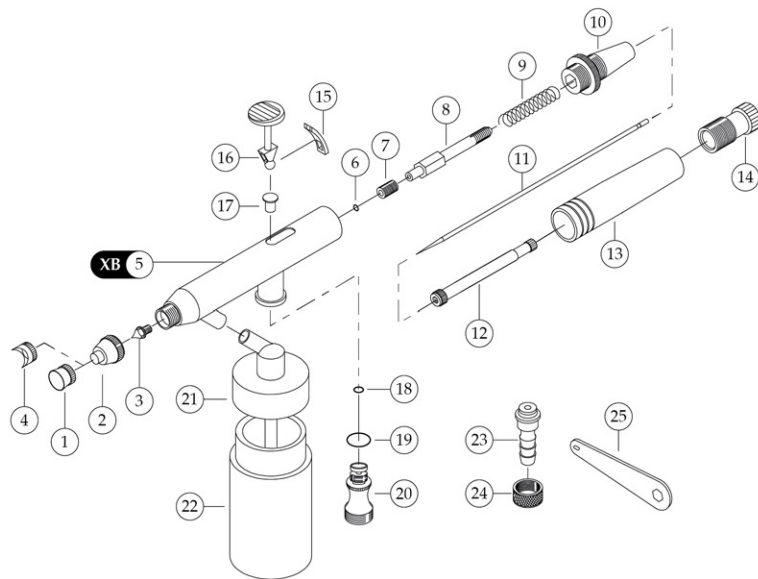

Grex Genesis.XBi Exploded Diagram

No.	Part No.	Part Description
1	A034000	Quick-Fit™ needle cap
2	A045050	Nozzle cap
3	A054050	Fluid nozzle
4	A034010	Quick-Fit™ crown cap
5	A010011	Body
6	A120002	Packing seal
7	A130001	Packing screw
8	A072030	Needle chuck
9	A110002	Needle chuck spring
10	A130010	Spring housing
11	A024050	Fluid needle
12	A170000	Quick-Pull™ handle
13	A080005	Rear handle cap
14	A160001	Pre-set adjustment knob
15	A150005	Actuator
16	A150007	Trigger button
17	A150029	Piston
18	A120015	O-ring
19	A060009	O-ring
20	A150028	Air valve assembly
21	A100001	Bottom siphon assembly
22	A140001	Paint bottle (30mL)
23	A150011	Threaded insert
24	A150012	Nut
25	A150027	Nozzle wrench