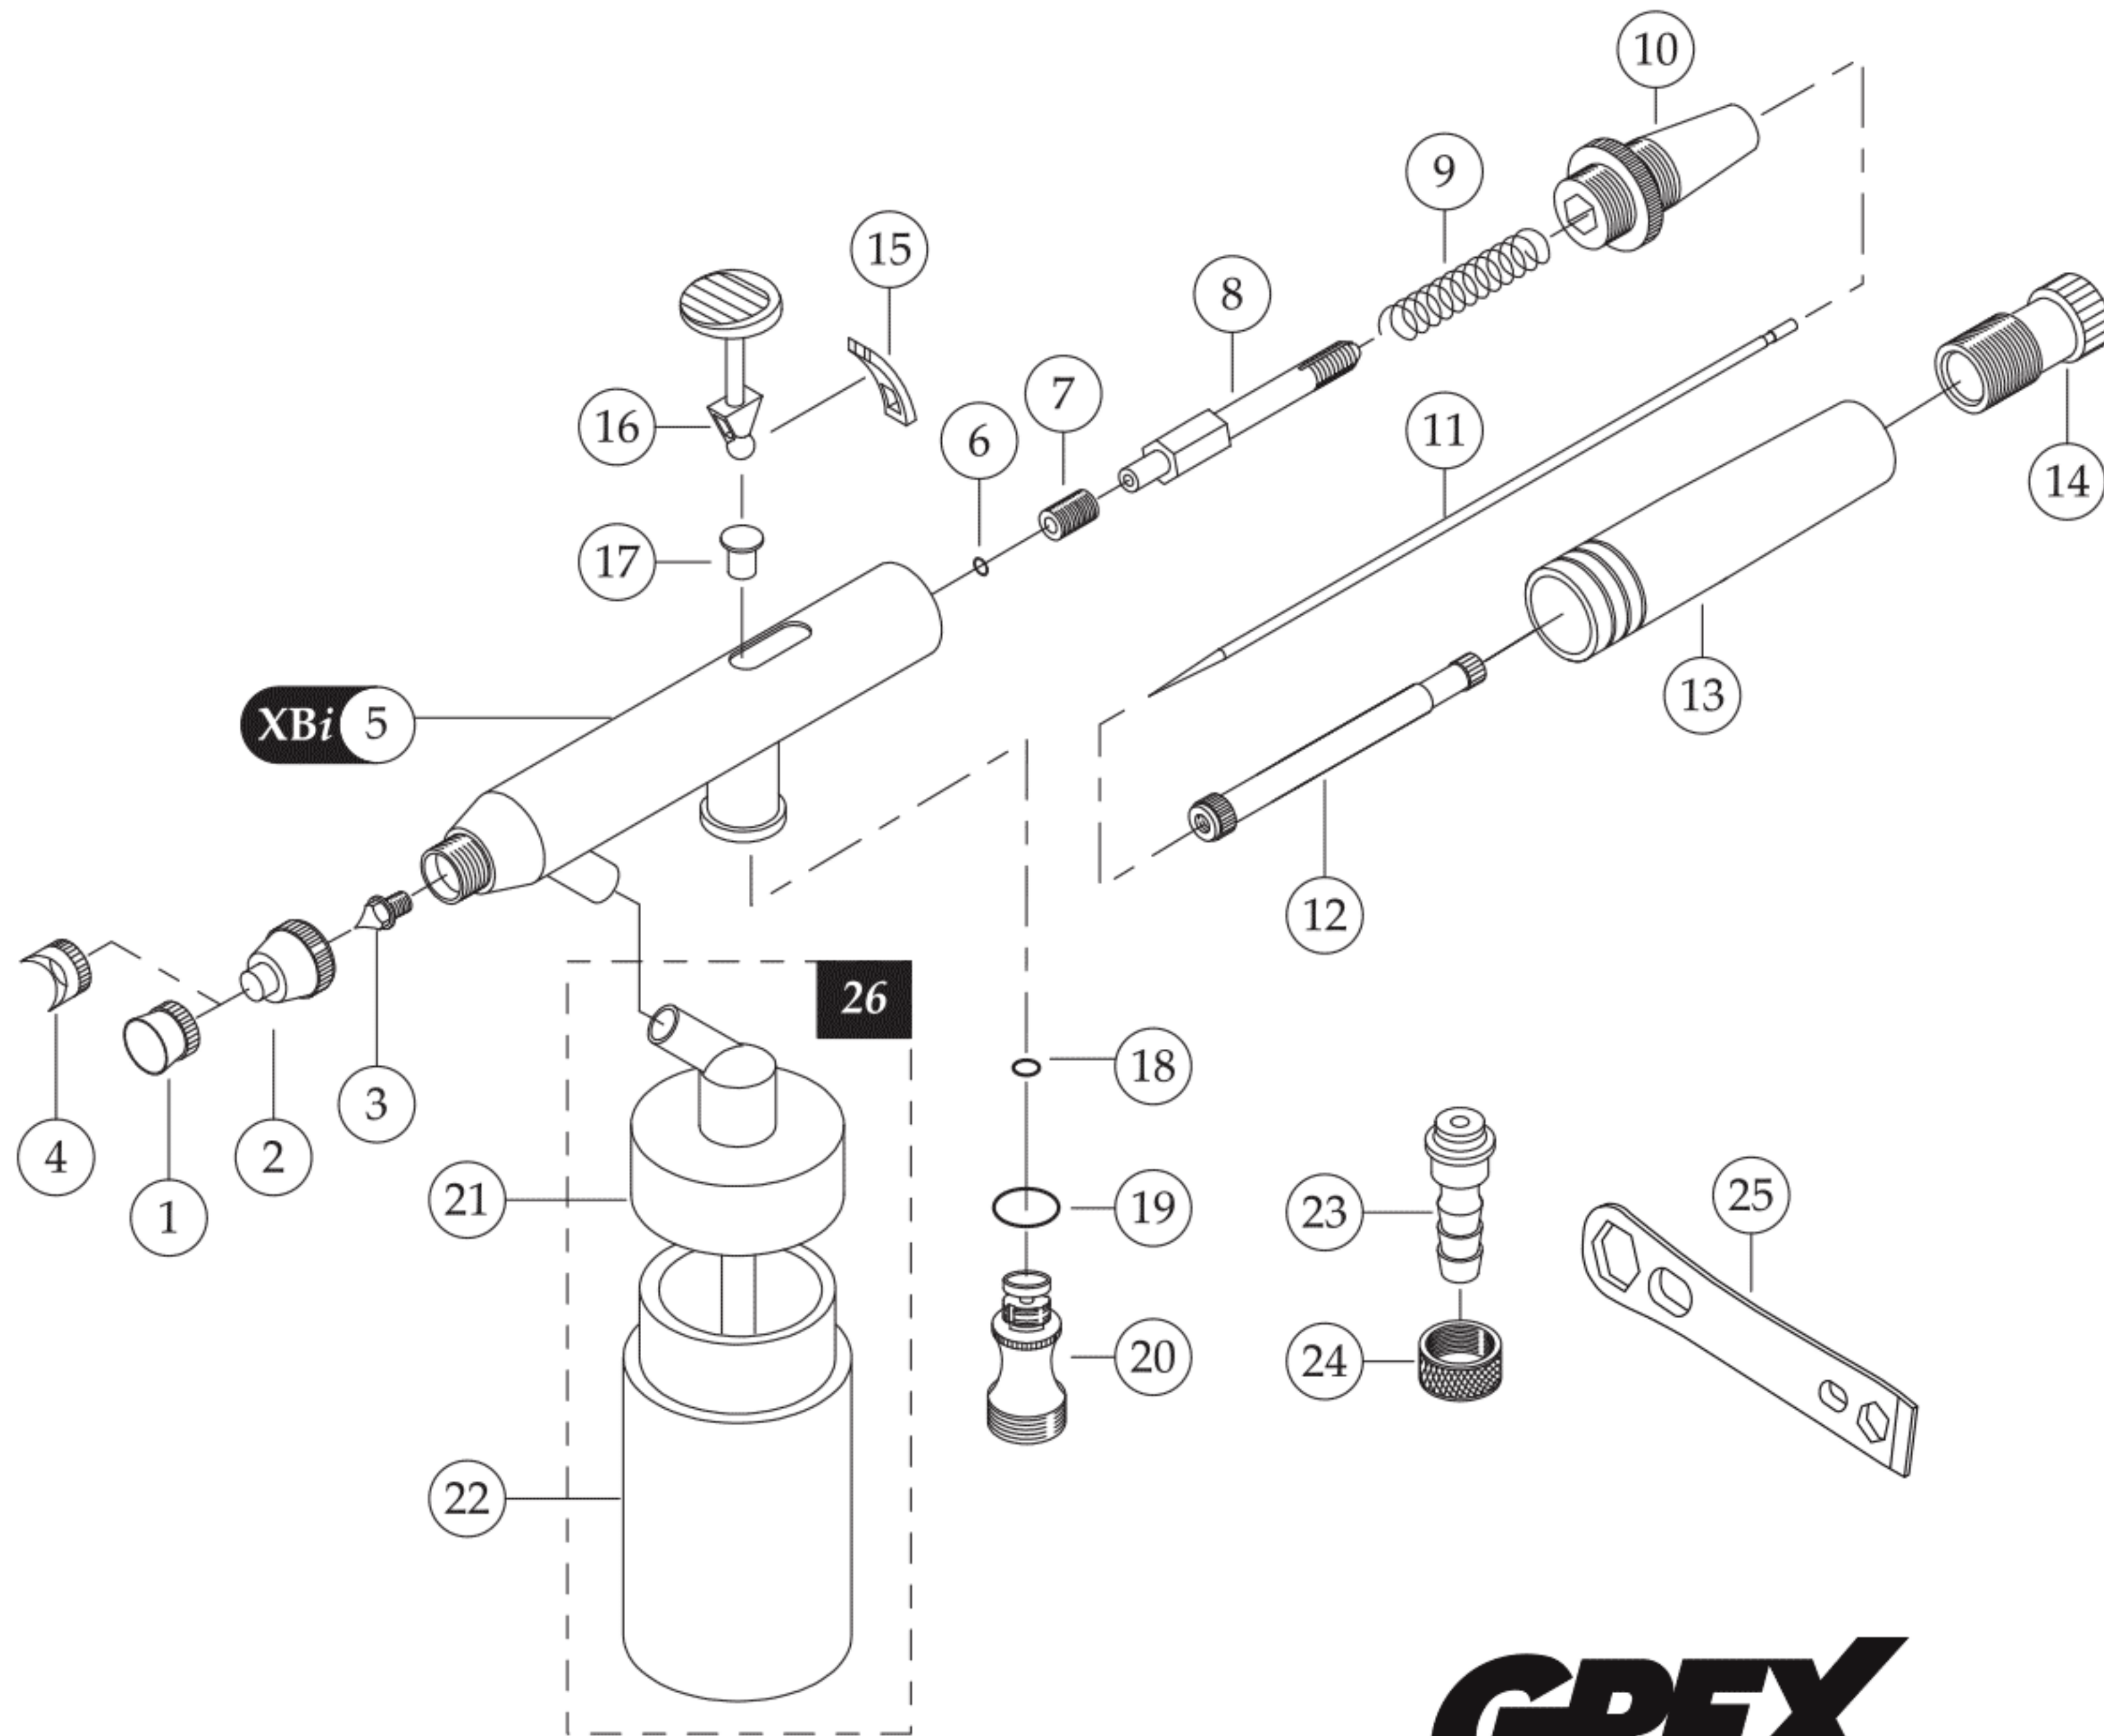

GreX Genesis.XBi Exploded Diagram

*with serial numbers prior to XX1018 (DDMMYY).

No.	Part No.	Part Description
1	A034000	Quick-Fit™ needle cap
2	A045050	Nozzle cap
3	A054050	Fluid nozzle
4	A034010	Quick-Fit™ crown cap
5	A010011	Body
6	A120002	Packing seal
7	A130001	Packing screw
8	A072030	Needle chuck
9	A110002	Needle chuck spring
10	A130010	Spring housing
11	A024050	Fluid needle
12	A170000	Quick-Pull™ handle
13	A080005	Rear handle cap
14	A160001	Pre-set adjustment knob
15	A150005	Actuator
16	A150007	Trigger button
17	A150029	Piston
18	A120015	Teflon O-ring
19	A060009	O-ring
20	A150028	Air valve assembly
21	CV1-2TB	Bottom siphon assembly
22	A140001	Paint bottle (30mL)
23	A150011	Threaded insert
24	A150012	Nut
25	A150027	Nozzle wrench
26	CP30-2	30mL bottle with siphon