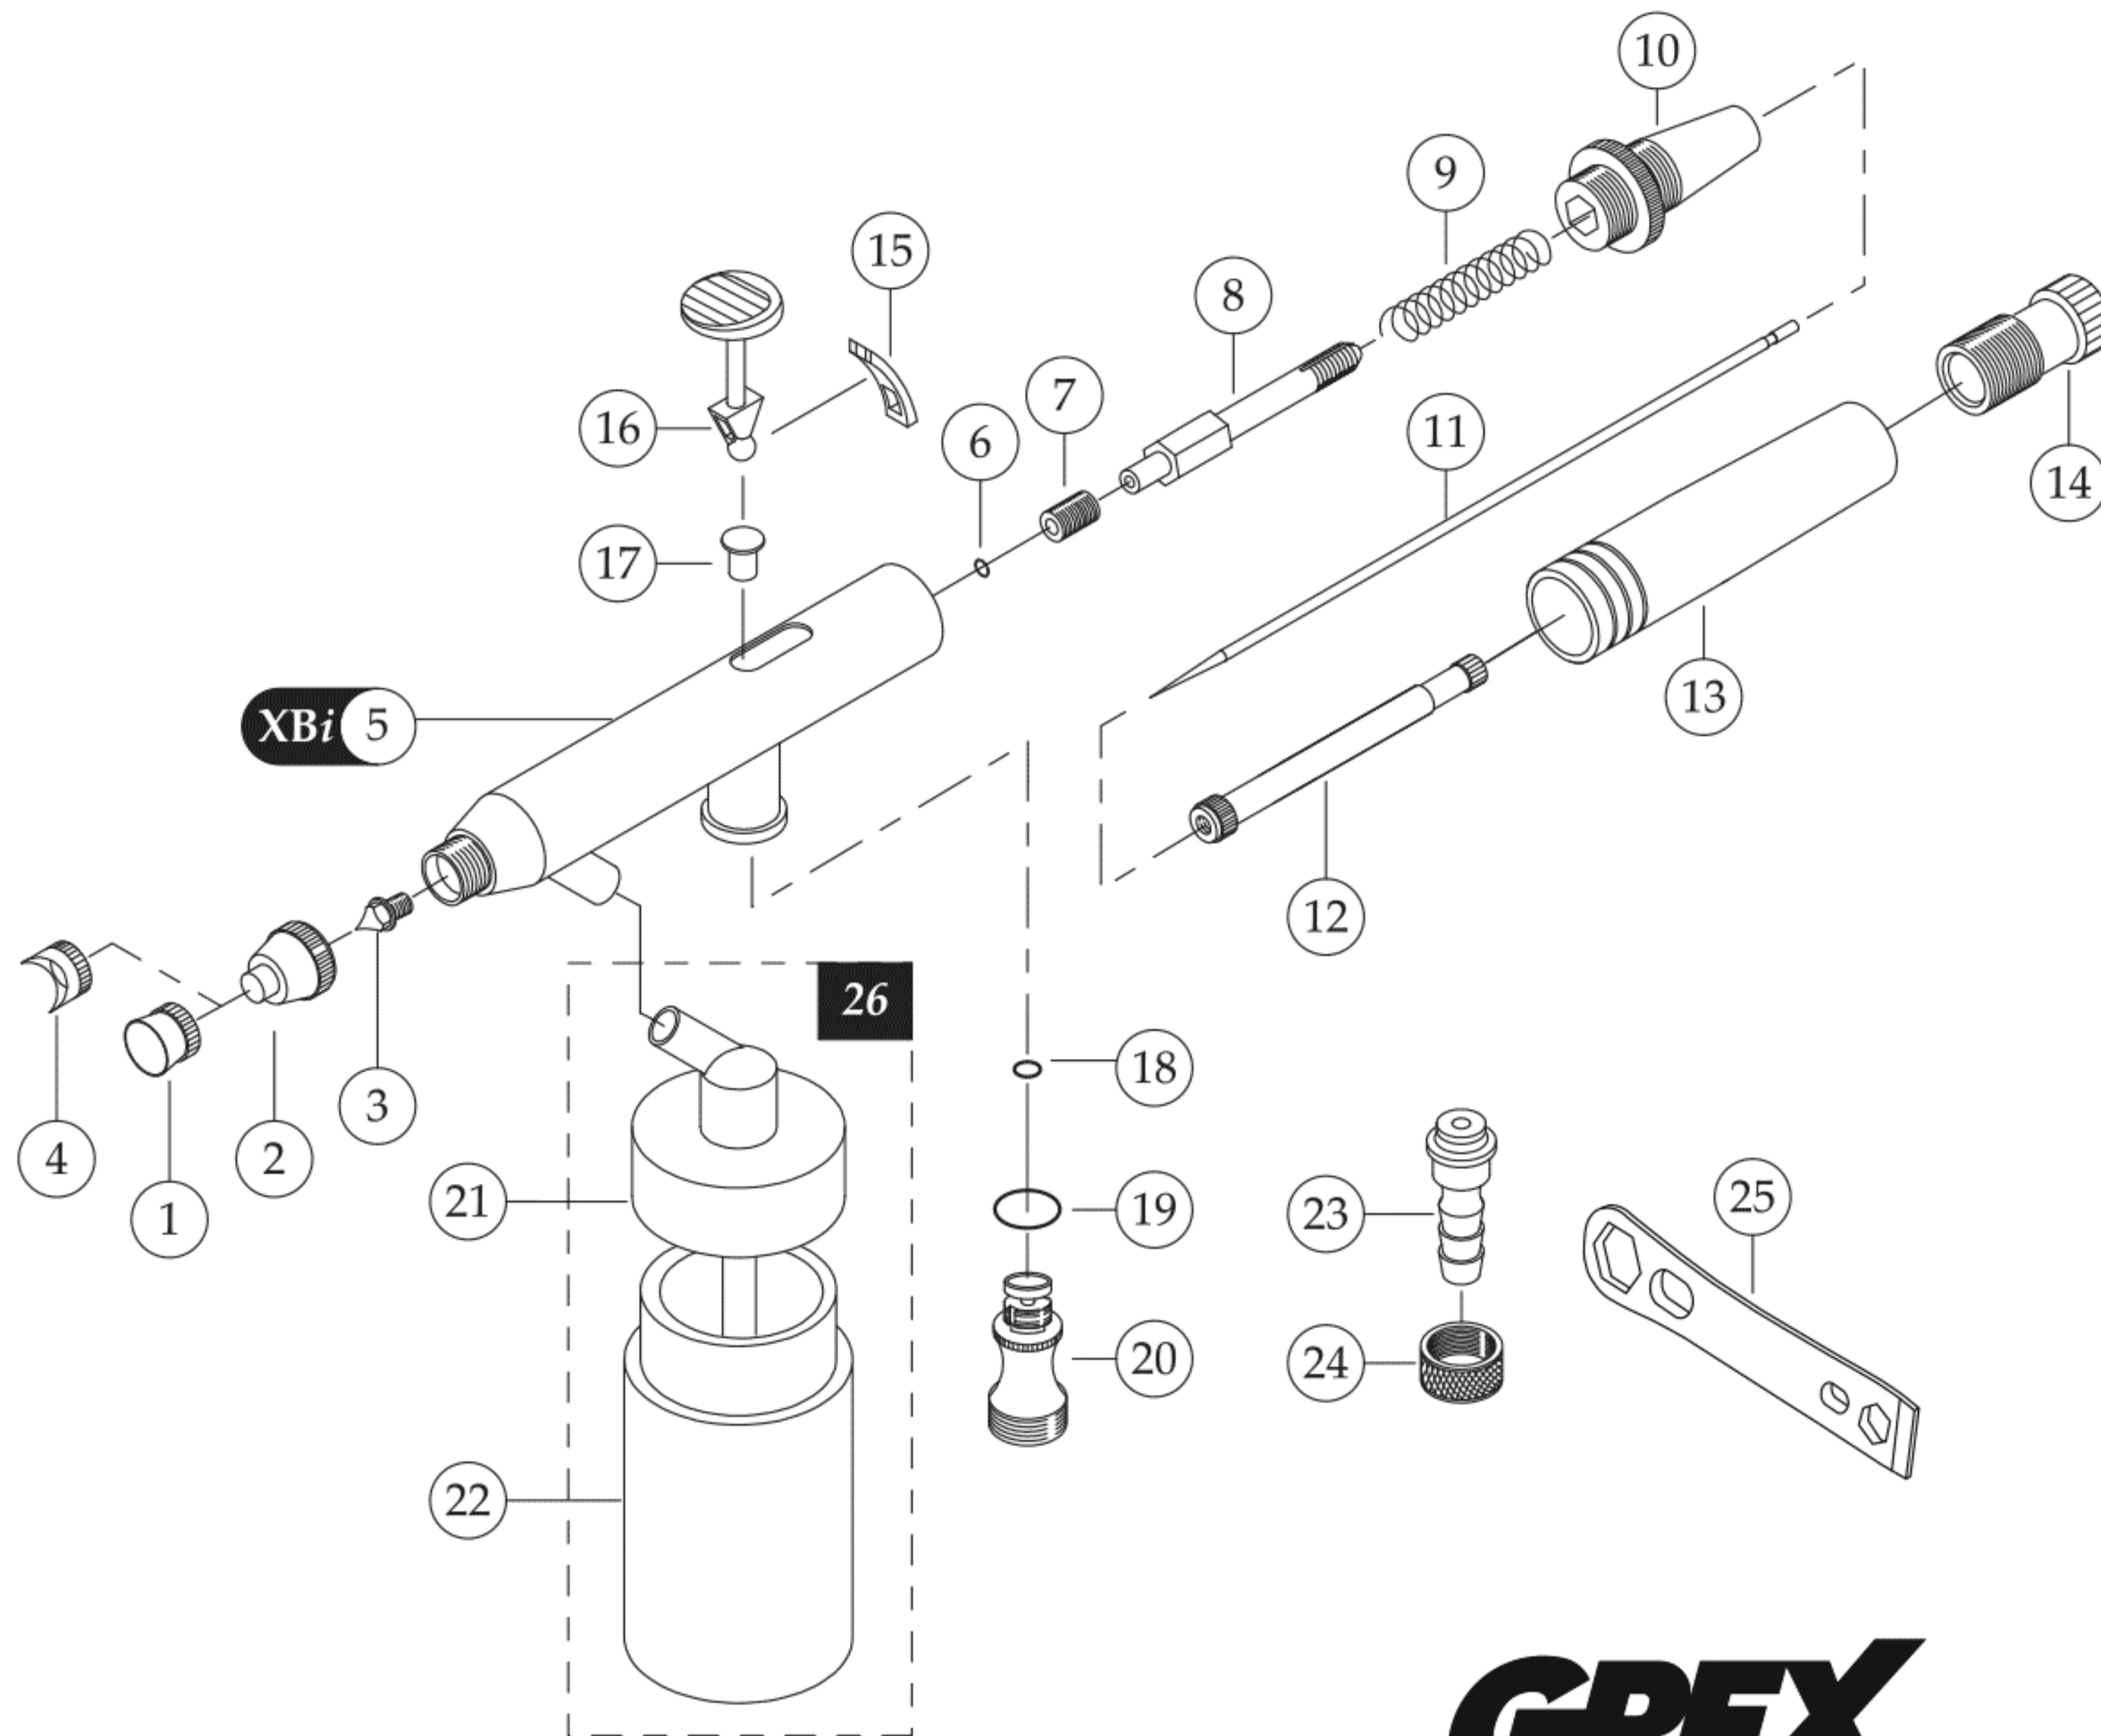

# Grex Genesis.XBi Exploded Diagram

\*with serial numbers XX1018 (DDMMYY) or after.

No.	Part No.	Part Description
1	A034000	Quick-Fit™ needle cap
2	A044050	Nozzle cap
3	A054050	Fluid nozzle
4	A034010	Quick-Fit™ crown cap
5	A010015	Body
6	A120002	Packing seal
7	A130001	Packing screw
8	A072030	Needle chuck
9	A110002	Needle chuck spring
10	A130010	Spring housing
11	A024050	Fluid needle
12	A170000	Quick-Pull™ handle
13	A080005	Rear handle cap
14	A160001	Pre-set adjustment knob
15	A150005	Actuator
16	A150007	Trigger button
17	A150029	Piston
18	A120015	Teflon O-ring
19	A060009	O-ring
20	A150028	Air valve assembly
21	CV1-2TB	Bottom siphon assembly
22	A140001	Paint bottle (30mL)
23	A150011	Threaded insert
24	A150012	Nut
25	A150027	Nozzle wrench
26	CP30-2	30mL bottle with siphon