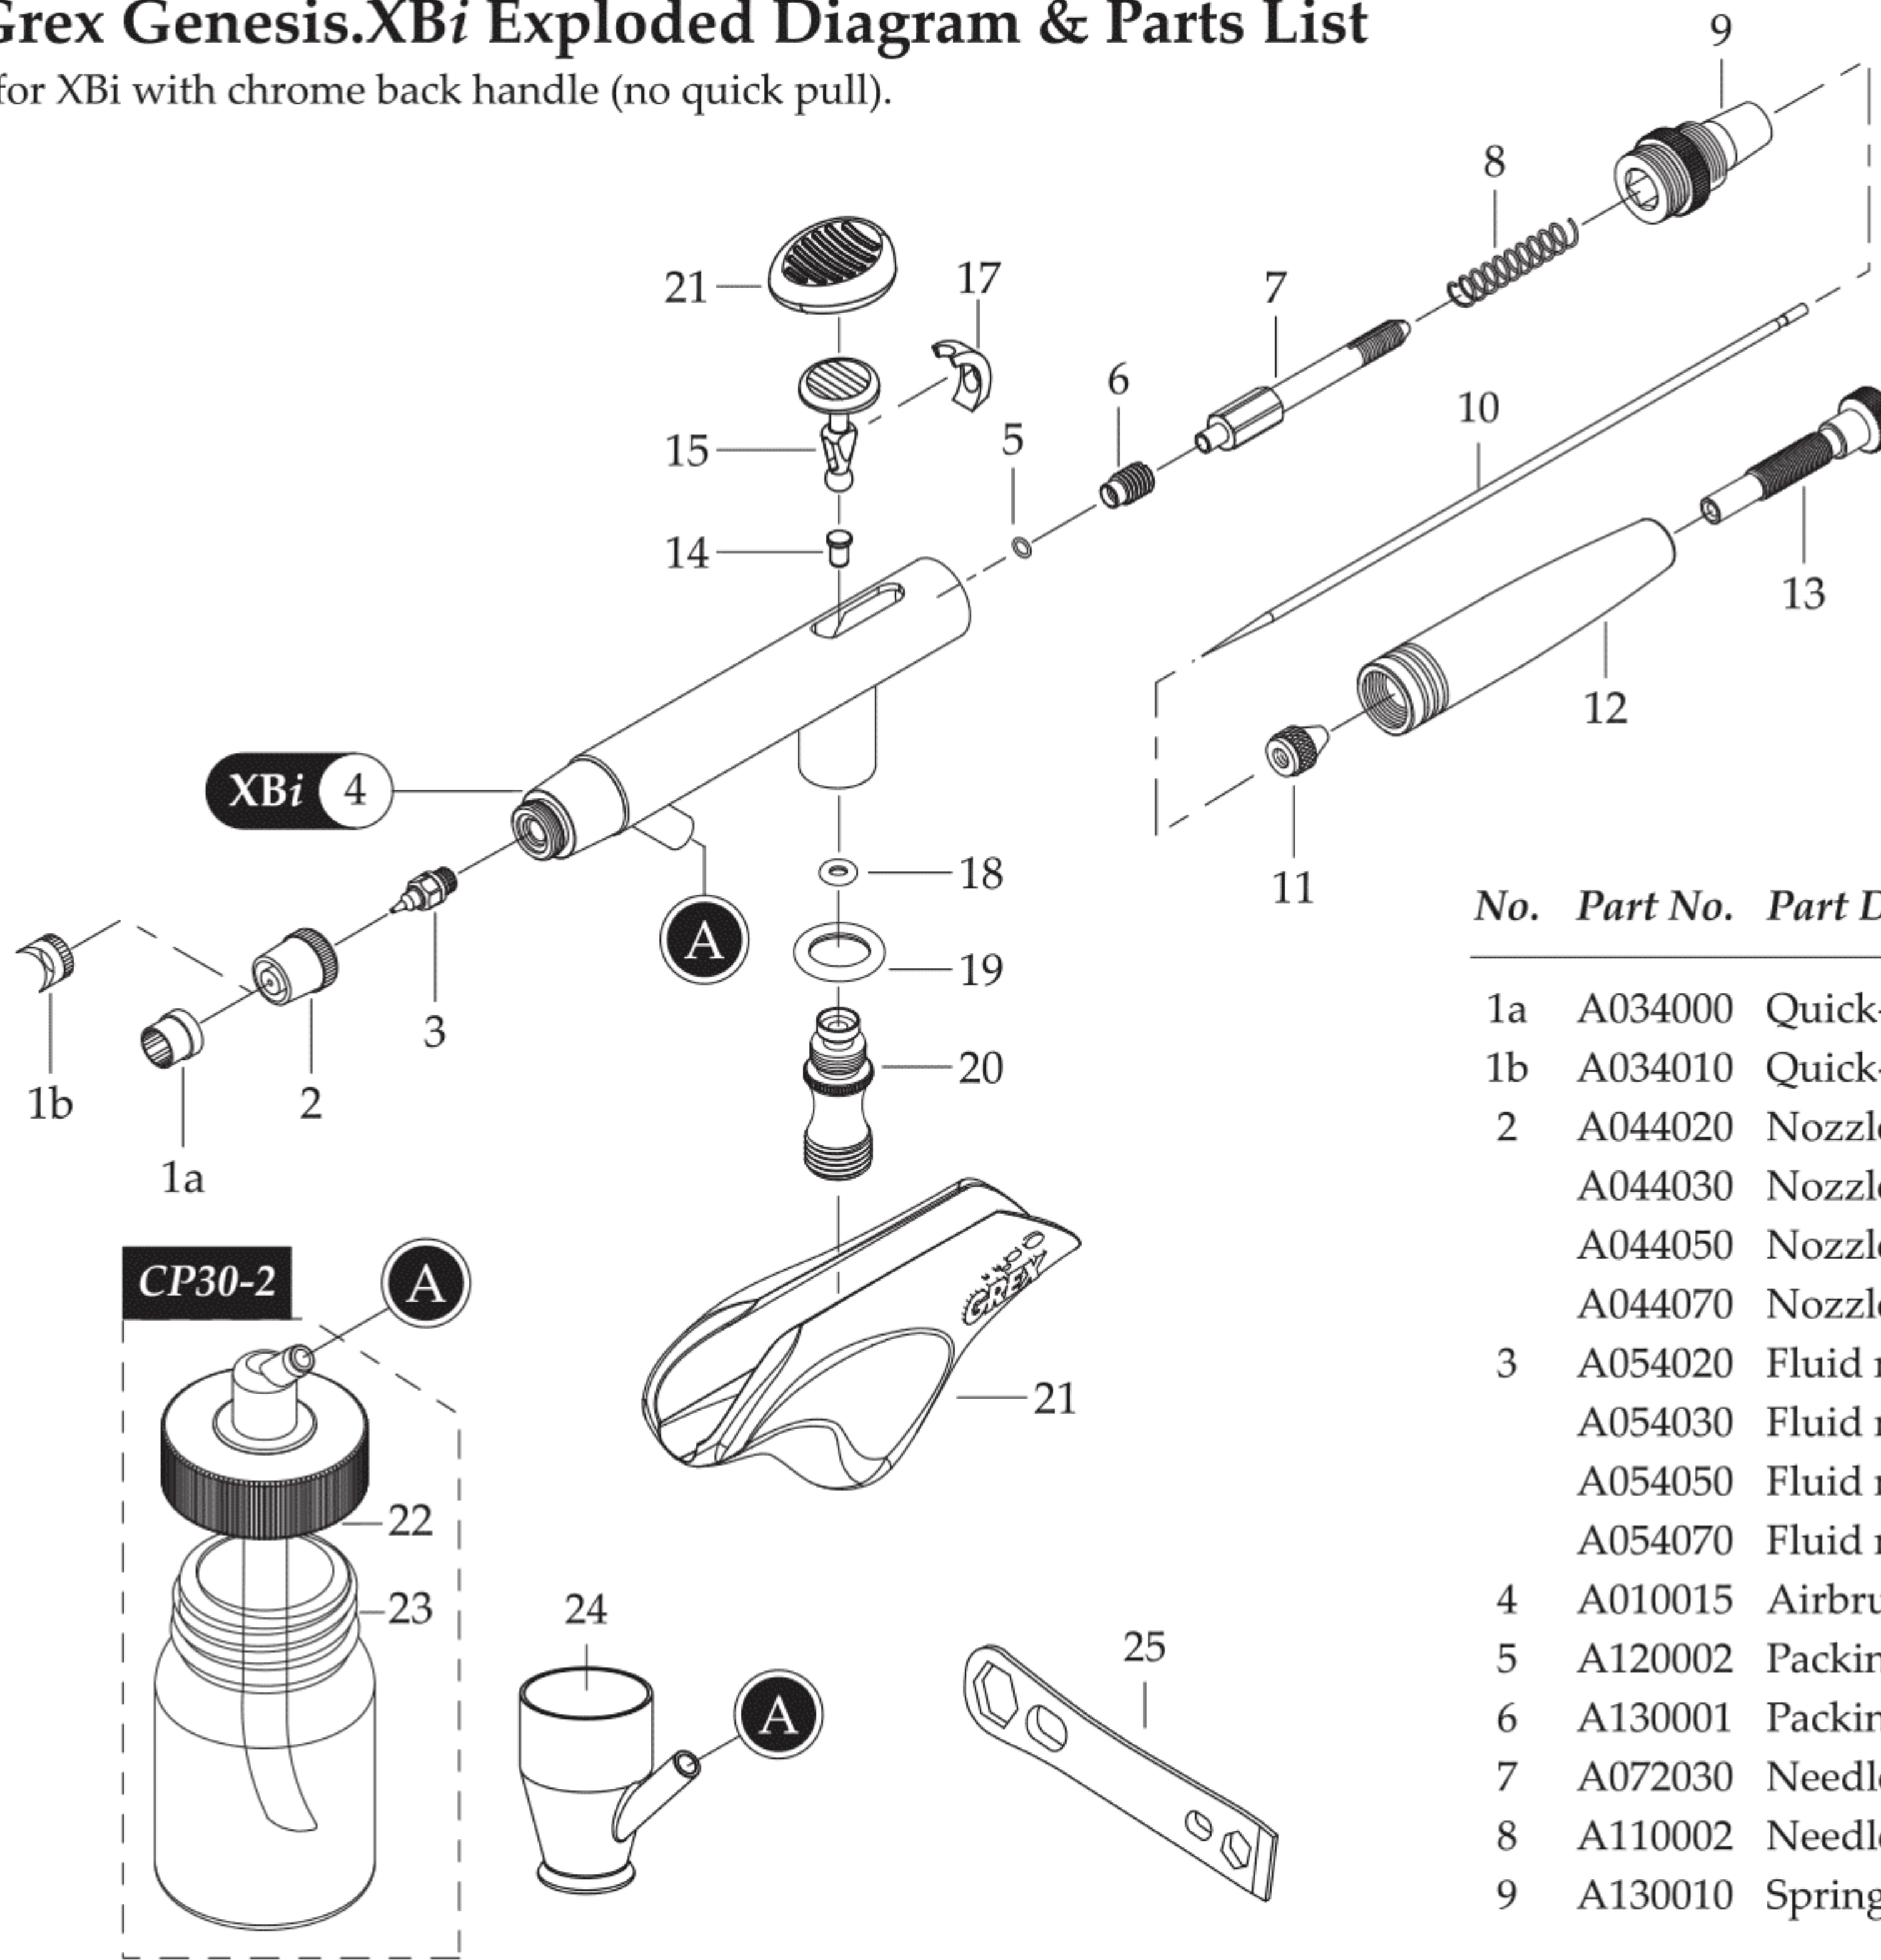

GreX Genesis.XBi Exploded Diagram & Parts List

*for XBi with chrome back handle (no quick pull).

No.	Part No.	Part Description	No.	Part No.	Part Description
1a	A034000	Quick-Fit™ Needle Cap	10	A024020	Fluid needle (0.2mm)
1b	A034010	Quick-Fit™ Crown Cap		A021030	Fluid needle (0.3mm)
2	A044020	Nozzle cap (0.2mm)		A024050	Fluid needle (0.5mm)
	A044030	Nozzle cap (0.3mm)		A024070	Fluid needle (0.7mm)
	A044050	Nozzle cap (0.5mm)	11	A150001	Needle lock
	A044070	Nozzle cap (0.7mm)	12	A080003	Rear handle cap
3	A054020	Fluid nozzle (0.2mm)	13	A160002	Pre-set adjustment knob
	A054030	Fluid nozzle (0.3mm)	14	A150029	Piston
	A054050	Fluid nozzle (0.5mm)	15	A150007	Trigger button
	A054070	Fluid nozzle (0.7mm)	17	A150005	Actuator
4	A010015	Airbrush Body	18	A120015	O-ring
5	A120002	Packing seal	19	A060009	O-ring
6	A130001	Packing screw	20	A150028	Air valve assembly
7	A072030	Needle chuck	21	GG2	Ergonomic grip set
8	A110002	Needle chuck spring	22	CV1-2TB	Bottom siphon assembly
9	A130010	Spring Housing	23	A140001	Glass bottle (30mL)
			24	CP07-3	7mL Siphon Cup
			25	A150027	Nozzle wrench