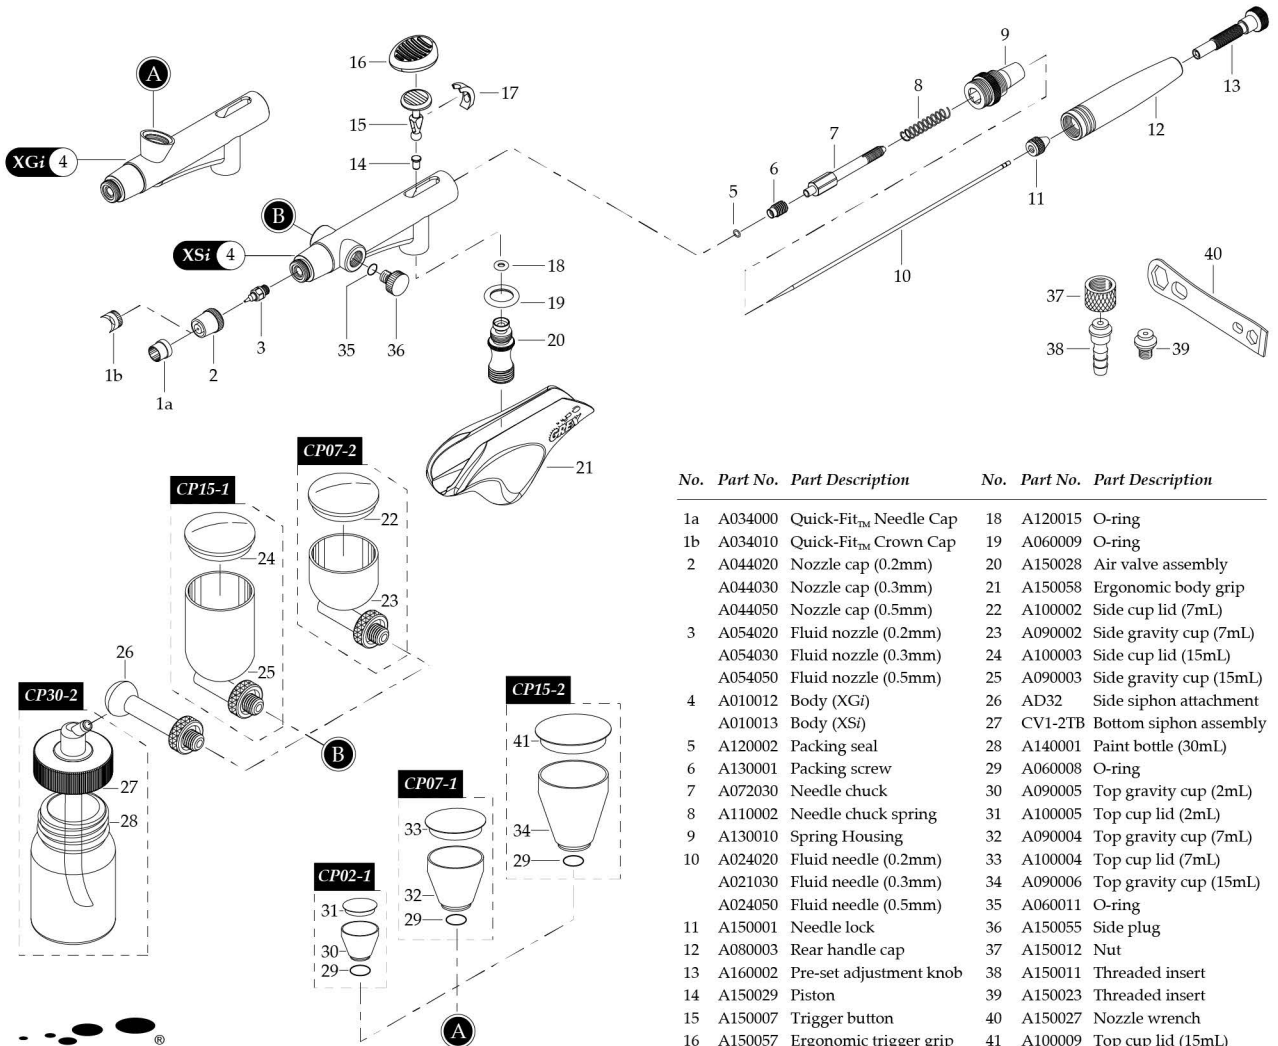

Grex Genesis.XGi & XSi - Exploded Diagram & Parts List

v 1.2

No.	Part No.	Part Description	No.	Part No.	Part Description
1a	A034000	Quick-Fit™ Needle Cap	18	A120015	O-ring
1b	A034010	Quick-Fit™ Crown Cap	19	A060009	O-ring
2	A044020	Nozzle cap (0.2mm)	20	A150028	Air valve assembly
	A044030	Nozzle cap (0.3mm)	21	A150058	Ergonomic body grip
	A044050	Nozzle cap (0.5mm)	22	A100002	Side cup lid (7mL)
3	A054020	Fluid nozzle (0.2mm)	23	A090002	Side gravity cup (7mL)
	A054030	Fluid nozzle (0.3mm)	24	A100003	Side cup lid (15mL)
	A054050	Fluid nozzle (0.5mm)	25	A090003	Side gravity cup (15mL)
4	A010012	Body (XGi)	26	AD32	Side siphon attachment
	A010013	Body (XSi)	27	CV1-2TB	Bottom siphon assembly
5	A120002	Packing seal	28	A140001	Paint bottle (30mL)
6	A130001	Packing screw	29	A060008	O-ring
7	A072030	Needle chuck	30	A090005	Top gravity cup (2mL)
8	A110002	Needle chuck spring	31	A100005	Top cup lid (2mL)
9	A130010	Spring Housing	32	A090004	Top gravity cup (7mL)
10	A024020	Fluid needle (0.2mm)	33	A100004	Top cup lid (7mL)
	A021030	Fluid needle (0.3mm)	34	A090006	Top gravity cup (15mL)
	A024050	Fluid needle (0.5mm)	35	A060011	O-ring
11	A150001	Needle lock	36	A150055	Side plug
12	A080003	Rear handle cap	37	A150012	Nut
13	A160002	Pre-set adjustment knob	38	A150011	Threaded insert
14	A150029	Piston	39	A150023	Threaded insert
15	A150007	Trigger button	40	A150027	Nozzle wrench
16	A150057	Ergonomic trigger grip	41	A100009	Top cup lid (15mL)
17	A150005	Actuator			