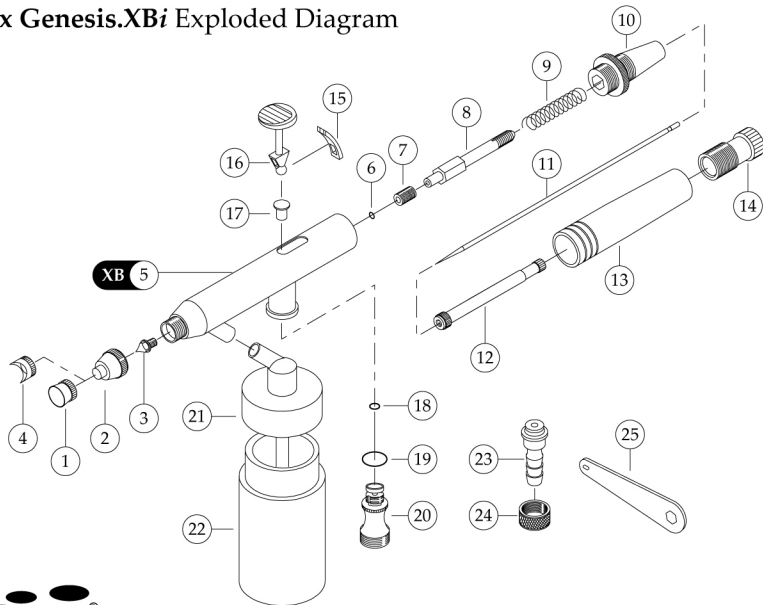

GreX Genesis.XBi Exploded Diagram

No.	Part No.	Part Description
1	A034000	Quick-Fit™ needle cap
2	A045050	Nozzle cap
3	A054050	Fluid nozzle
4	A034010	Quick-Fit™ crown cap
5	A010011	Body
6	A120002	Packing seal
7	A130001	Packing screw
8	A072030	Needle chuck
9	A110002	Needle chuck spring
10	A130010	Spring housing
11	A024050	Fluid needle
12	A170000	Quick-Pull™ handle
13	A080005	Rear handle cap
14	A160001	Pre-set adjustment knob
15	A150005	Actuator
16	A150007	Trigger button
17	A150029	Piston
18	A060006	O-ring
19	A060009	O-ring
20	A150028	Air valve assembly
21	A100001	Bottom siphon assembly
22	A140001	Paint bottle (30mL)
23	A150011	Threaded insert
24	A150012	Nut
25	A150027	Nozzle wrench