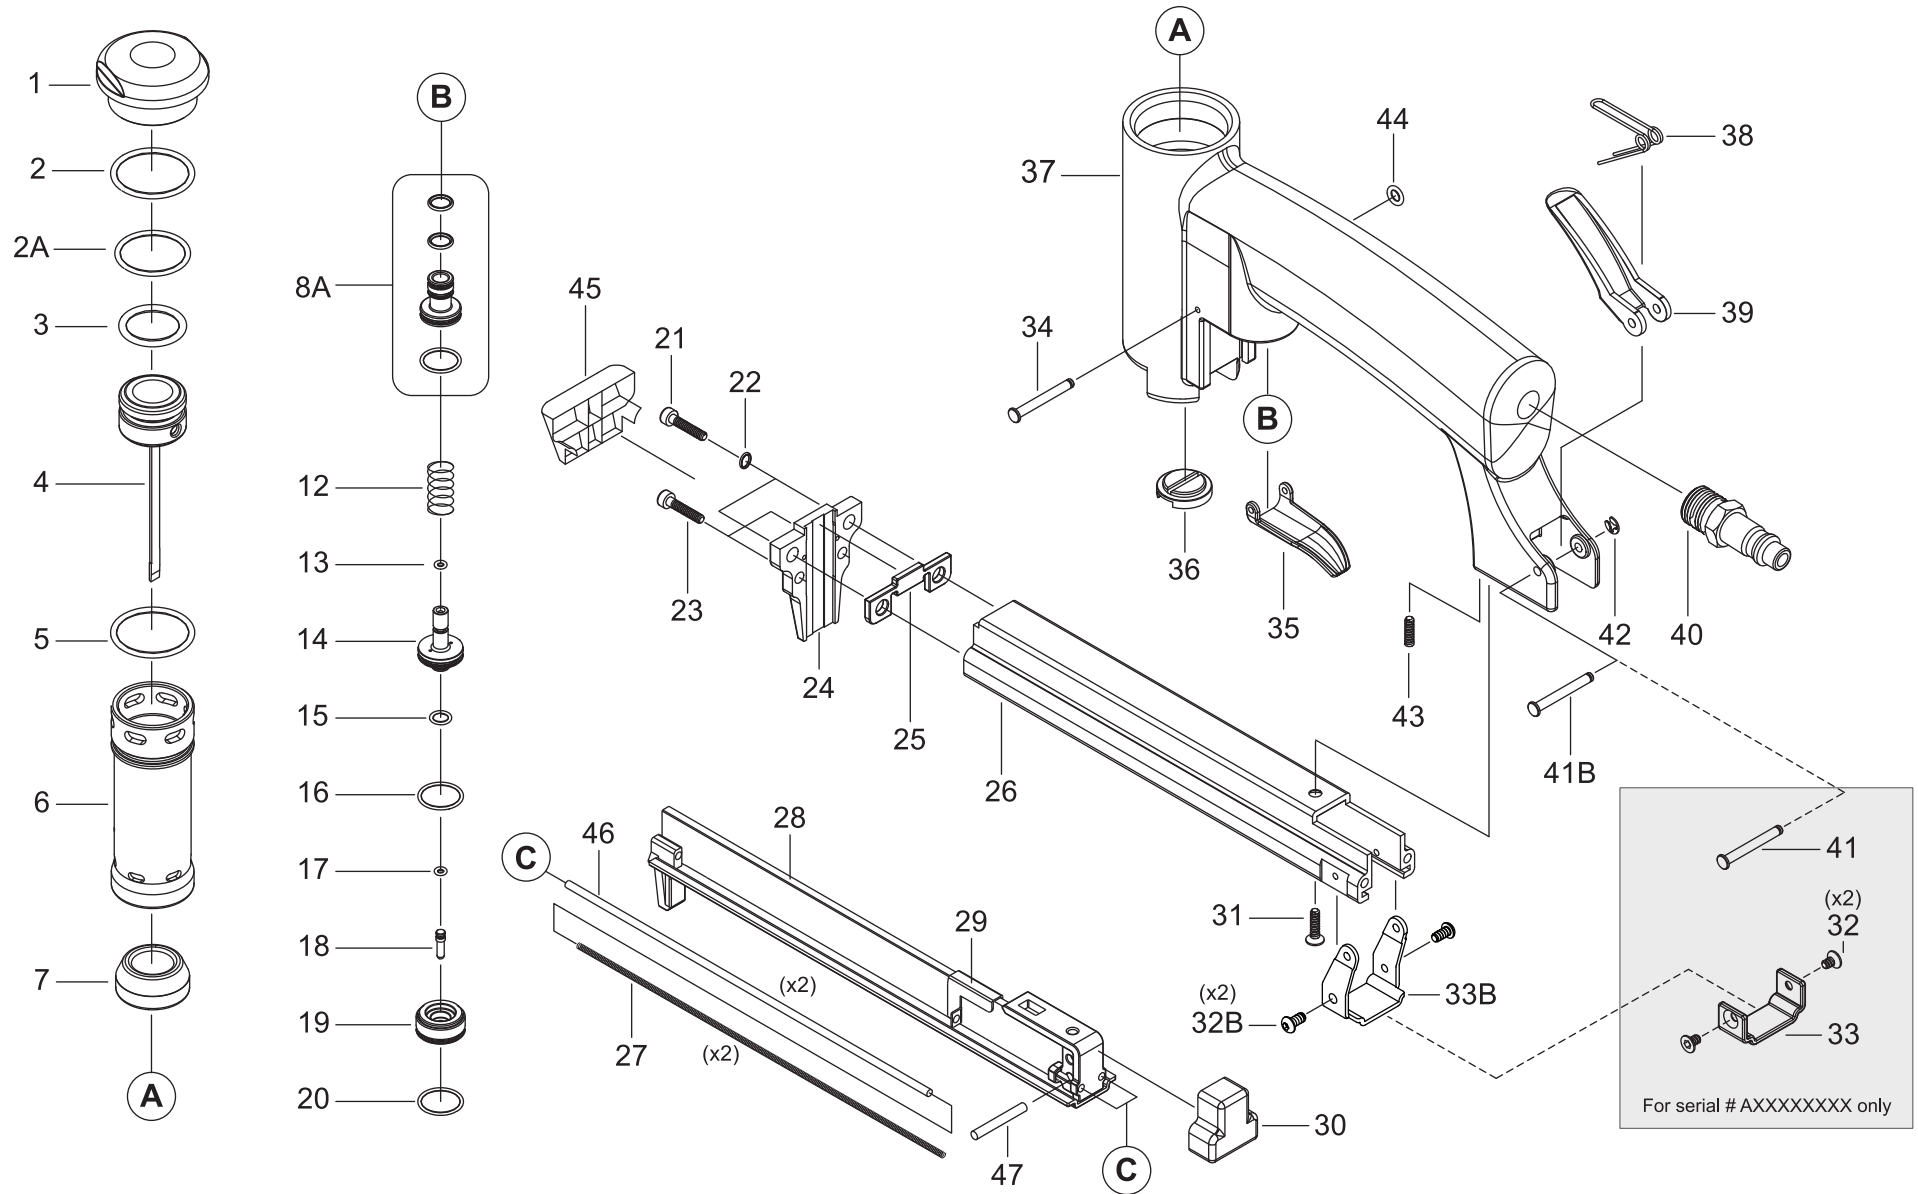

GreX 2116AD

21 Gauge 3/16" Crown Stapler

EXPLODED DIAGRAM

Grex 2116AD

21 Gauge 3/16" Crown Stapler

PARTS LIST

No.	Part No.	Description
1	23572	Head Cap Hammer
2	96100	O-Ring (Head Cap / Cylinder)
2A	96138	O-Ring
3	96101	O-Ring (Driver Piston)
4	23565	Piston Ram Assembly (2116AD)
5	96100	O-Ring (Head Cap / Cylinder)
6	23503	Cylinder (AD Series)
7	23504	Bumper
8A	23563	Trigger Valve A Assembly
12	23506	Trigger Valve Spring
13	96104	O-Ring C (Trigger Valve)
14	23508	Trigger Valve B (AD Series)
15	96105	O-Ring D (Trigger Valve) AD Series
16	96106	O-Ring E (Trigger Valve) AD Series
17	96107	O-Ring F (Trigger Valve)
18	23509	Trigger Valve Stem (AD Series)
19	23510	Triger Valve Guide (AD Series)
20	96106	O-Ring E (Trigger Valve)
21	99039	Hex. Soc. Head Screw
22	97002	Spring Washer
23	99026	Hex. Soc. Head Screw
24	23566	Nose (2116AD)
25	23564	Nose Plate (For all 50, A11 & 2116)
26	23567	Magazine Cover

No.	Part No.	Description
27	23570	Pusher Spring
28	23568	Magazine (2116AD)
29	23569	Pusher (2116AD)
30	23518	Rear Magazine Bumper
31	91010	Hex. Soc. Flat Head Screw
32	91004	Hex. Soc. Flat Head Screw
32B	88017	Hex. Soc. Screw
33	23523	Magazine Retainer
33B	23588	Magazine Retainer
34	23519	Pin (Trigger)
35	23524	Trigger
36	23525	Seal
37	23527	Gun Body (AD Series)
38	23528	Magazine Latch Spring
39	23529	Magazine Latch
40	94001	Coupling Plug
41	23530	Pin (Magazine Latch)
41B	23587	Pin (Magazine Latch)
42	95001	E-Ring
43	90009	Screw
44	96110	O-Ring
45	23561	Nose Cover
46	23571	Pusher Spring Rod
47	93000	Spring Pin