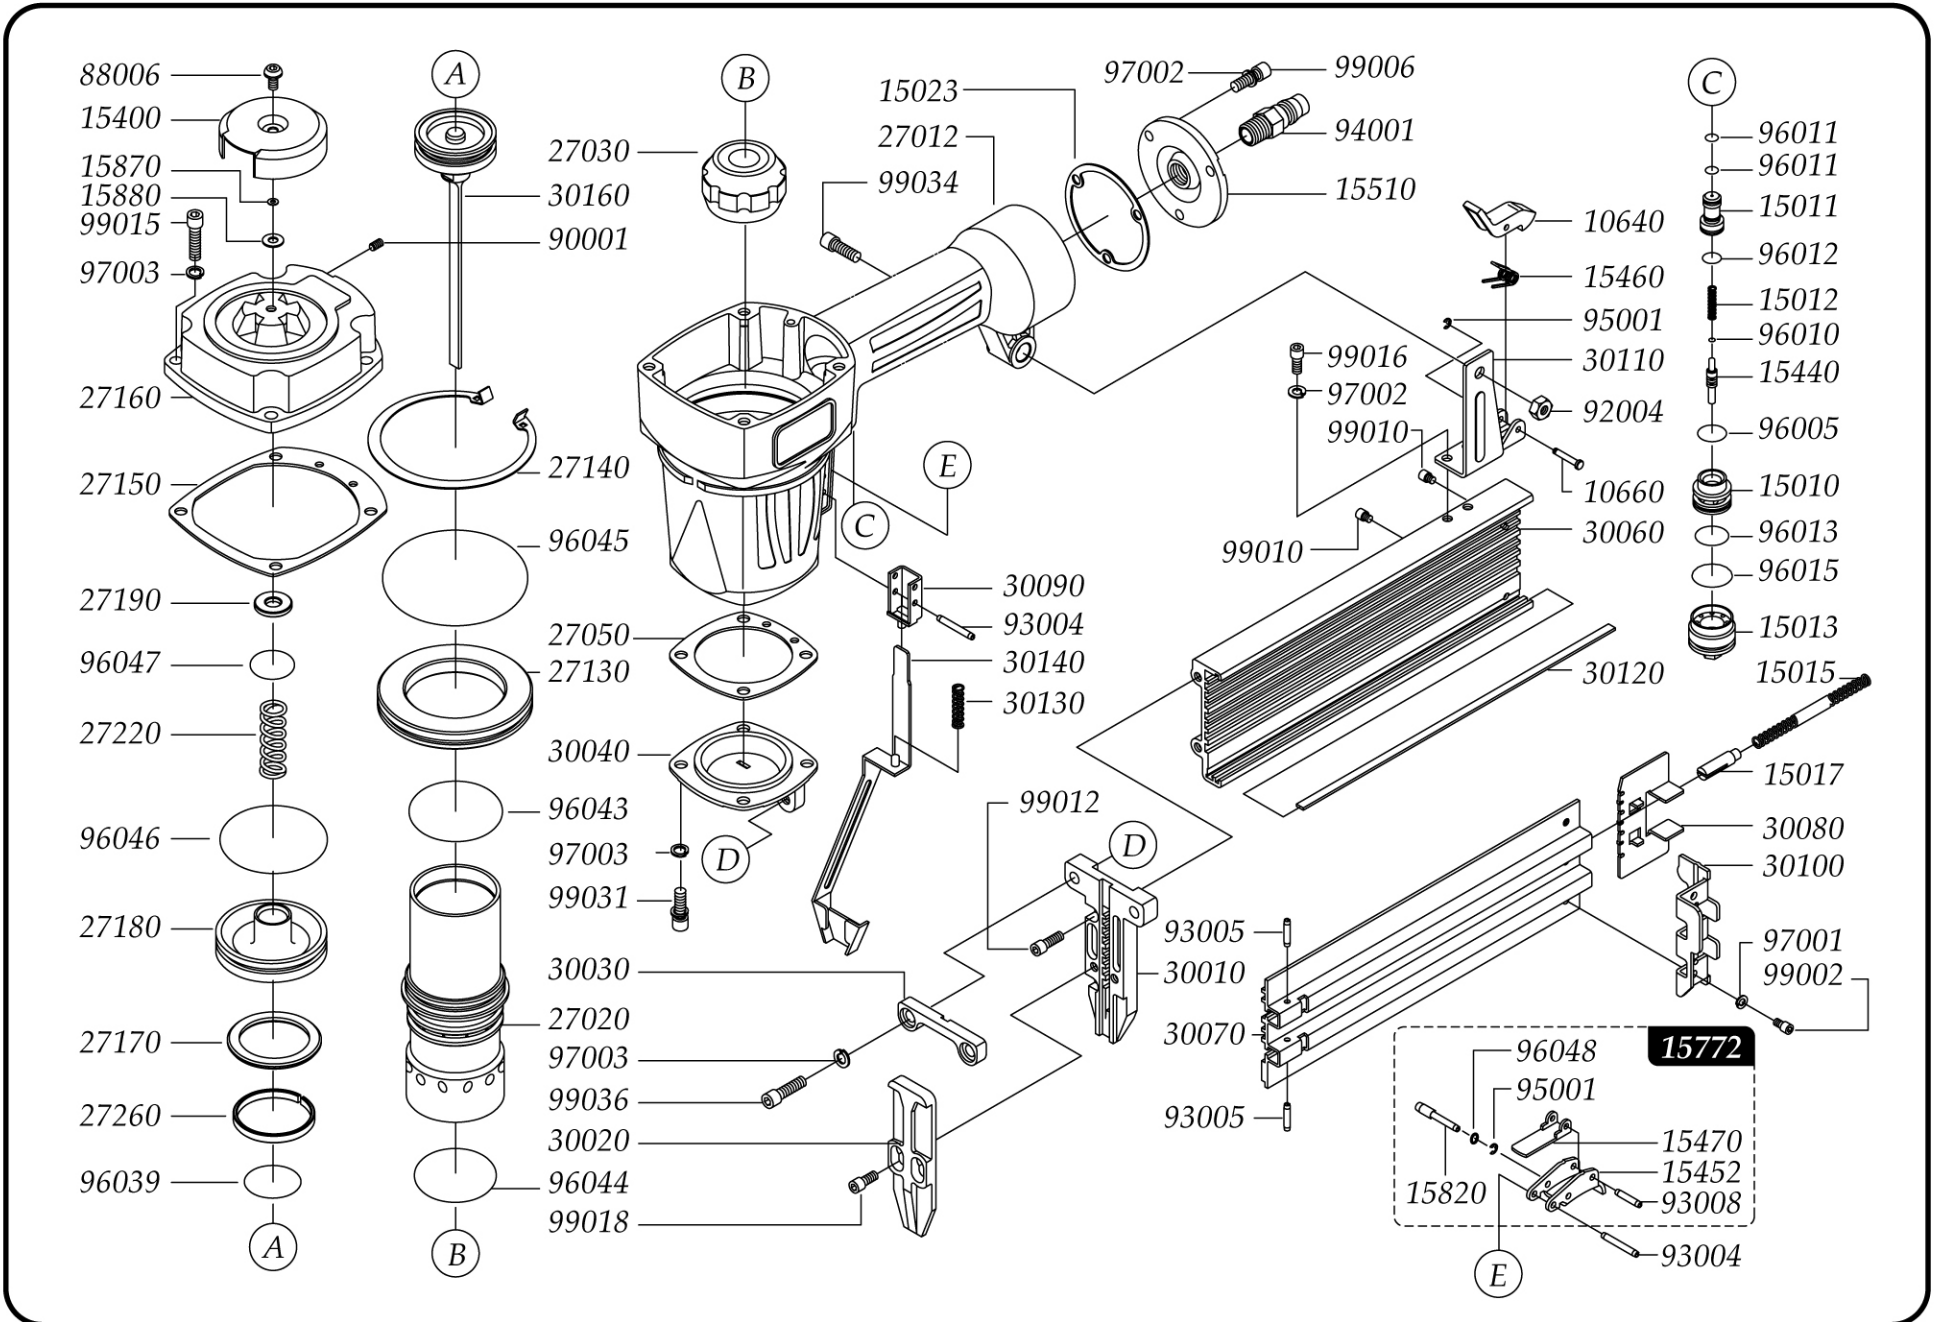

GreX 2564

2-1/2" Length Concrete T-Nailer

EXPLODED DIAGRAM