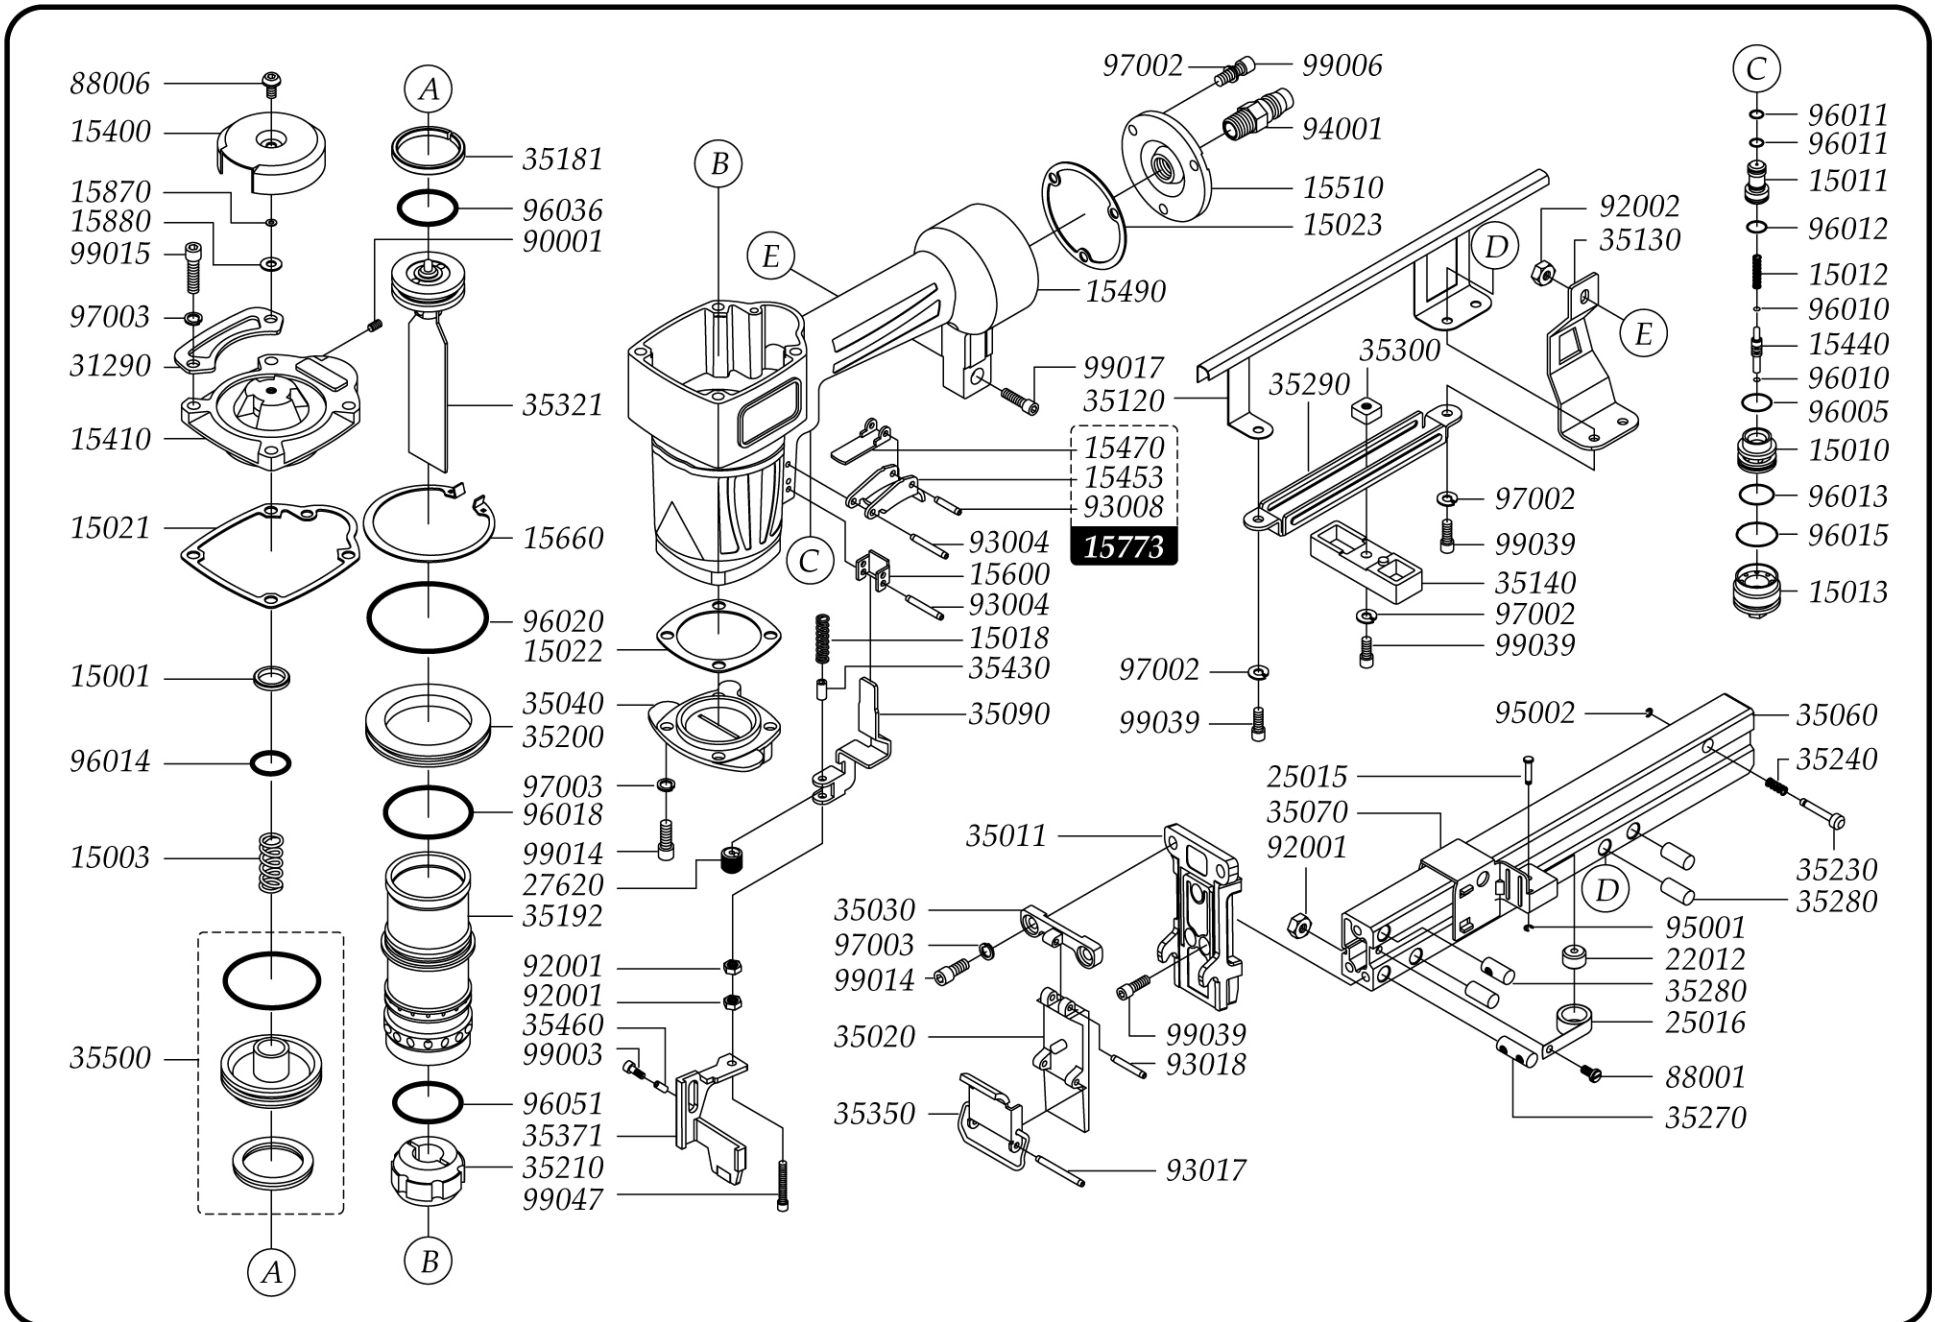

GreX 2638

16 Gauge 1-1/2" Length 1" Crown Stapler

EXPLODED DIAGRAM

Grex 2638

16 Gauge 1-1/2" Length 1" Crown Stapler

PARTS LIST

Part No.	Description
15001	Seal
15003	Spring
15010	Trigger Valve Head
15011	Trigger Valve
15012	Spring
15013	Trigger Valve Guide
15018	Spring
15021	Cap Gasket
15022	Bottom Gasket
15023	Inlet Cap Gasket
15400	Deflector
15410	Cap
15440	Trigger Valve Stem
15453	Primary Trigger
15470	Secondary Trigger
15490	Gun Body
15510	End Cap
15600	Safety Guide
15660	C-Ring
15773	Standard Trigger Assembly
15870	Seal
15880	Seal
22012	Roller
25015	Shaft
25016	Roller Spring
27620	Adjust Wheel
31290	Body Guard
35011	Nose
35020	Nose Cover A
35030	Nose Cover B
35040	Bottom Cap
35060	Magazine
35070	Pusher
35090	Safety B
35120	Plate
35130	Latch Bracket
35140	Shingle Guide
35181	Piston O-Ring
35192	Cylinder
35200	Cylinder Spacer
35210	Bumper
35230	Button
35240	Spring

Part No.	Description
35270	Plate A
35280	Plate B
35290	Guide
35300	Plate C
35321	Piston Ram Assembly
35350	Nose Cover Latch
35371	Safety A Assembly
35430	Safety Spring Sleeve
35460	Sleeve
35500	Head Valve Assembly
88001	Hex. Soc. Head Screw
88006	Hex. Soc. Head Screw
90001	Hex. Soc. Head Set Screw
92001	Lock Nut
92002	Lock Nut
93004	Spring Pin
93008	Spring Pin
93017	Spring Pin
93018	Spring Pin
94001	Coupling Plug
95001	E-Ring
95002	E-Ring
96005	O-Ring
96010	O-Ring
96011	O-Ring
96012	O-Ring
96013	O-Ring
96014	O-Ring
96015	O-Ring
96018	O-Ring
96019	O-Ring
96020	O-Ring
96028	O-Ring
96036	O-Ring
96051	O-Ring
97002	Spring Washer
97003	Spring Washer
99003	Hex. Soc. Head Screw
99005	Hex. Soc. Head Screw
99014	Hex. Soc. Head Screw
99015	Hex. Soc. Head Screw
99017	Hex. Soc. Head Screw
99039	Hex. Soc. Head Screw
99047	Hex. Soc. Head Screw