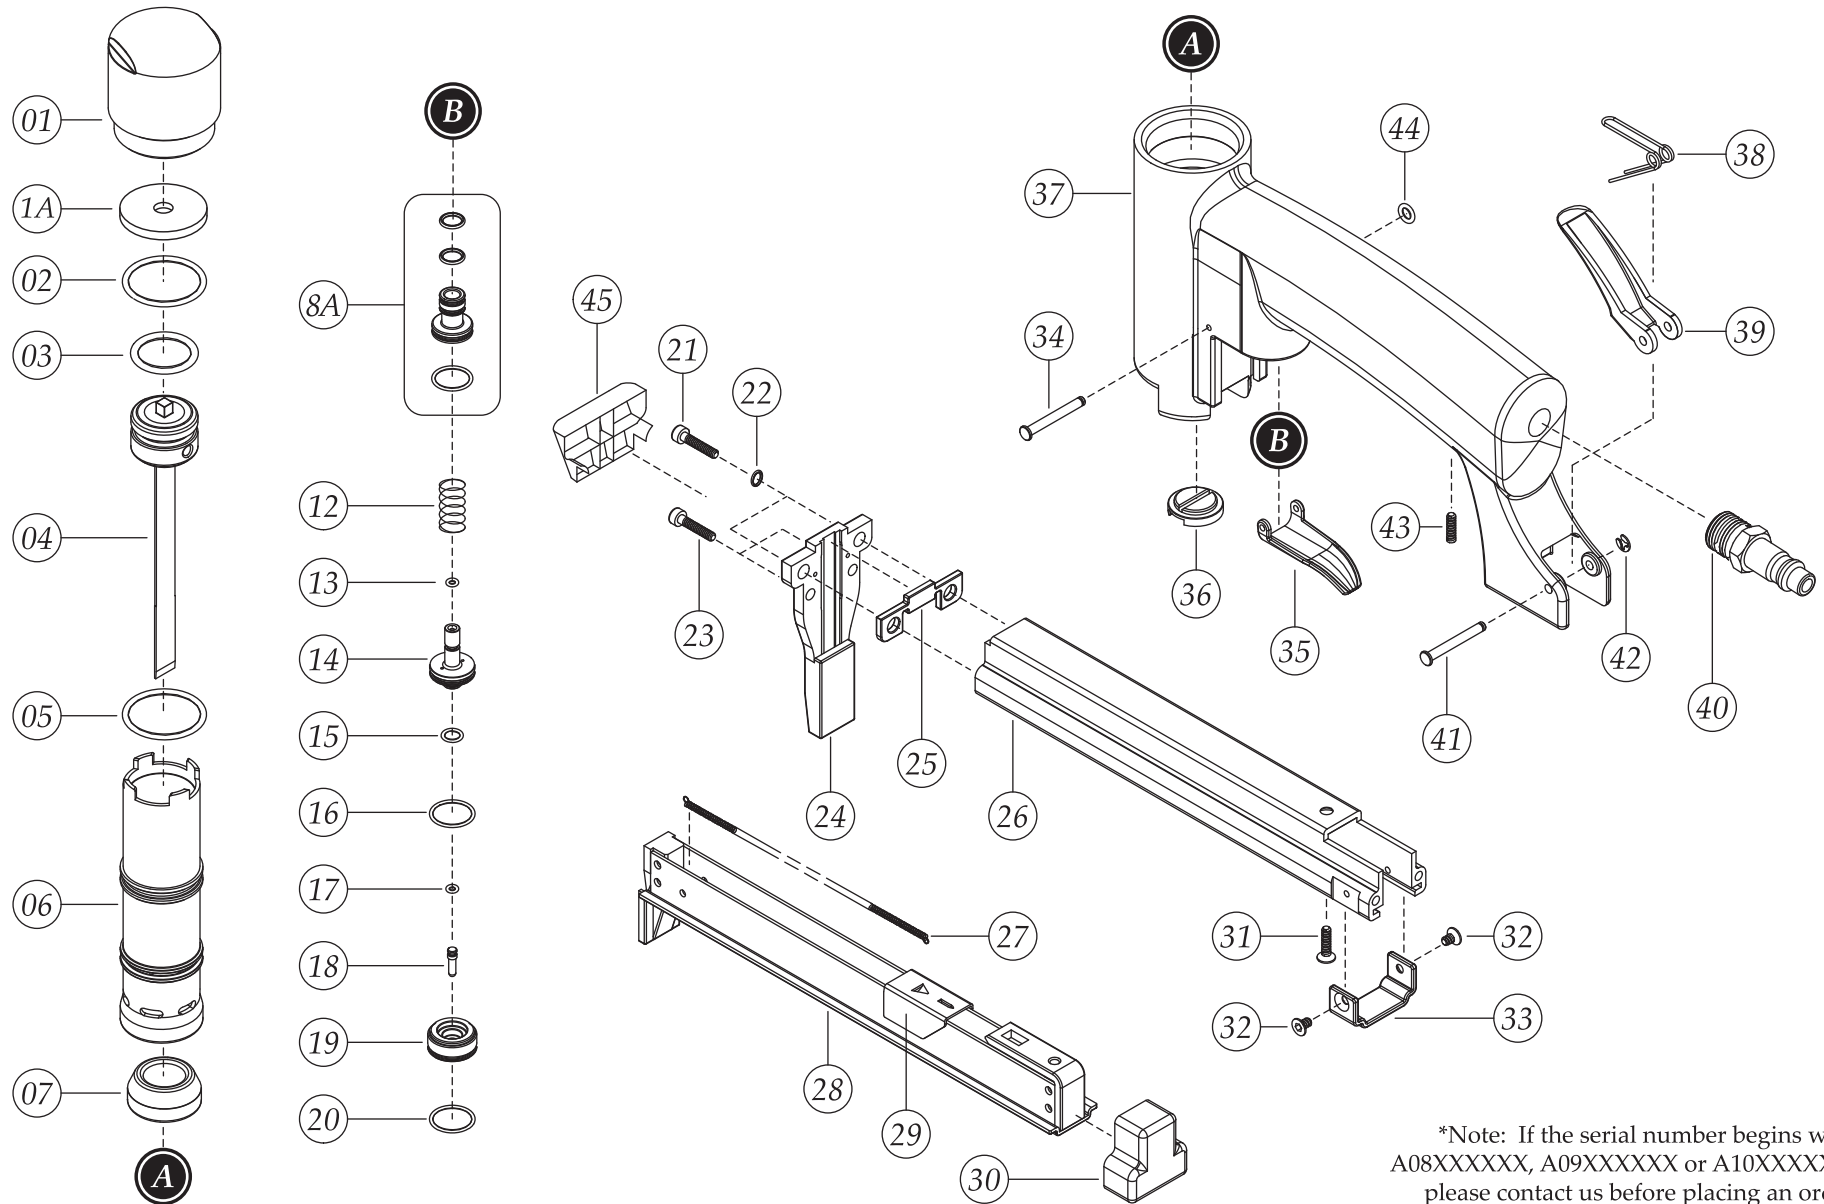

## EXPLODED DIAGRAM

\*Note: If the serial number begins with A08XXXXXX, A09XXXXXX or A10XXXXXX, please contact us before placing an order for any replacement parts.

# PARTS LIST

## AD-LNS Series Long Nose Fine Wire Staplers

No.	Part No.	Description
01	23550	Head Cap Hammer
1A	23500	Piston Stopper
02	96133	O-Ring (Head Cap / Cylinder)
03	96139	O-Ring (Driver Piston)
04	23578	Piston Ram Assembly (50AD-LNS)
	23580	Piston Ram Assembly (71AD-LNS)
	23582	Piston Ram Assembly (80AD-LNS)
	23586	Piston Ram Assembly (A11AD-LNS)
05	96100	O-Ring (Head Cap / Cylinder)
06	23581	Cylinder
07	23504	Bumper
8A	23563	Trigger Valve A Assembly
12	23506	Trigger Valve Spring
13	96137	O-Ring C (Trigger Valve)
14	23508	Trigger Valve B (AD Series)
15	96105	O-Ring D (Trigger Valve) AD Series
16	96106	O-Ring E (Trigger Valve) AD Series
17	96107	O-Ring F (Trigger Valve)
18	23509	Trigger Valve Stem (AD Series)
19	23510	Trigger Valve Guide (AD Series)
20	96106	O-Ring E (Trigger Valve)
21	99039	Hex. Soc. Head Screw
22	97002	Spring Washer
23	99026	Hex. Soc. Head Screw
24	23579	Nose (50AD-LNS)
	23555	Nose (71AD-LNS)
	23551	Nose (80AD-LNS)
	23585	Nose (A11AD-LNS)
25	23513	Nose Plate (For all 71, 80)
	23564	Nose Plate (For all 50, A11 & 2116)