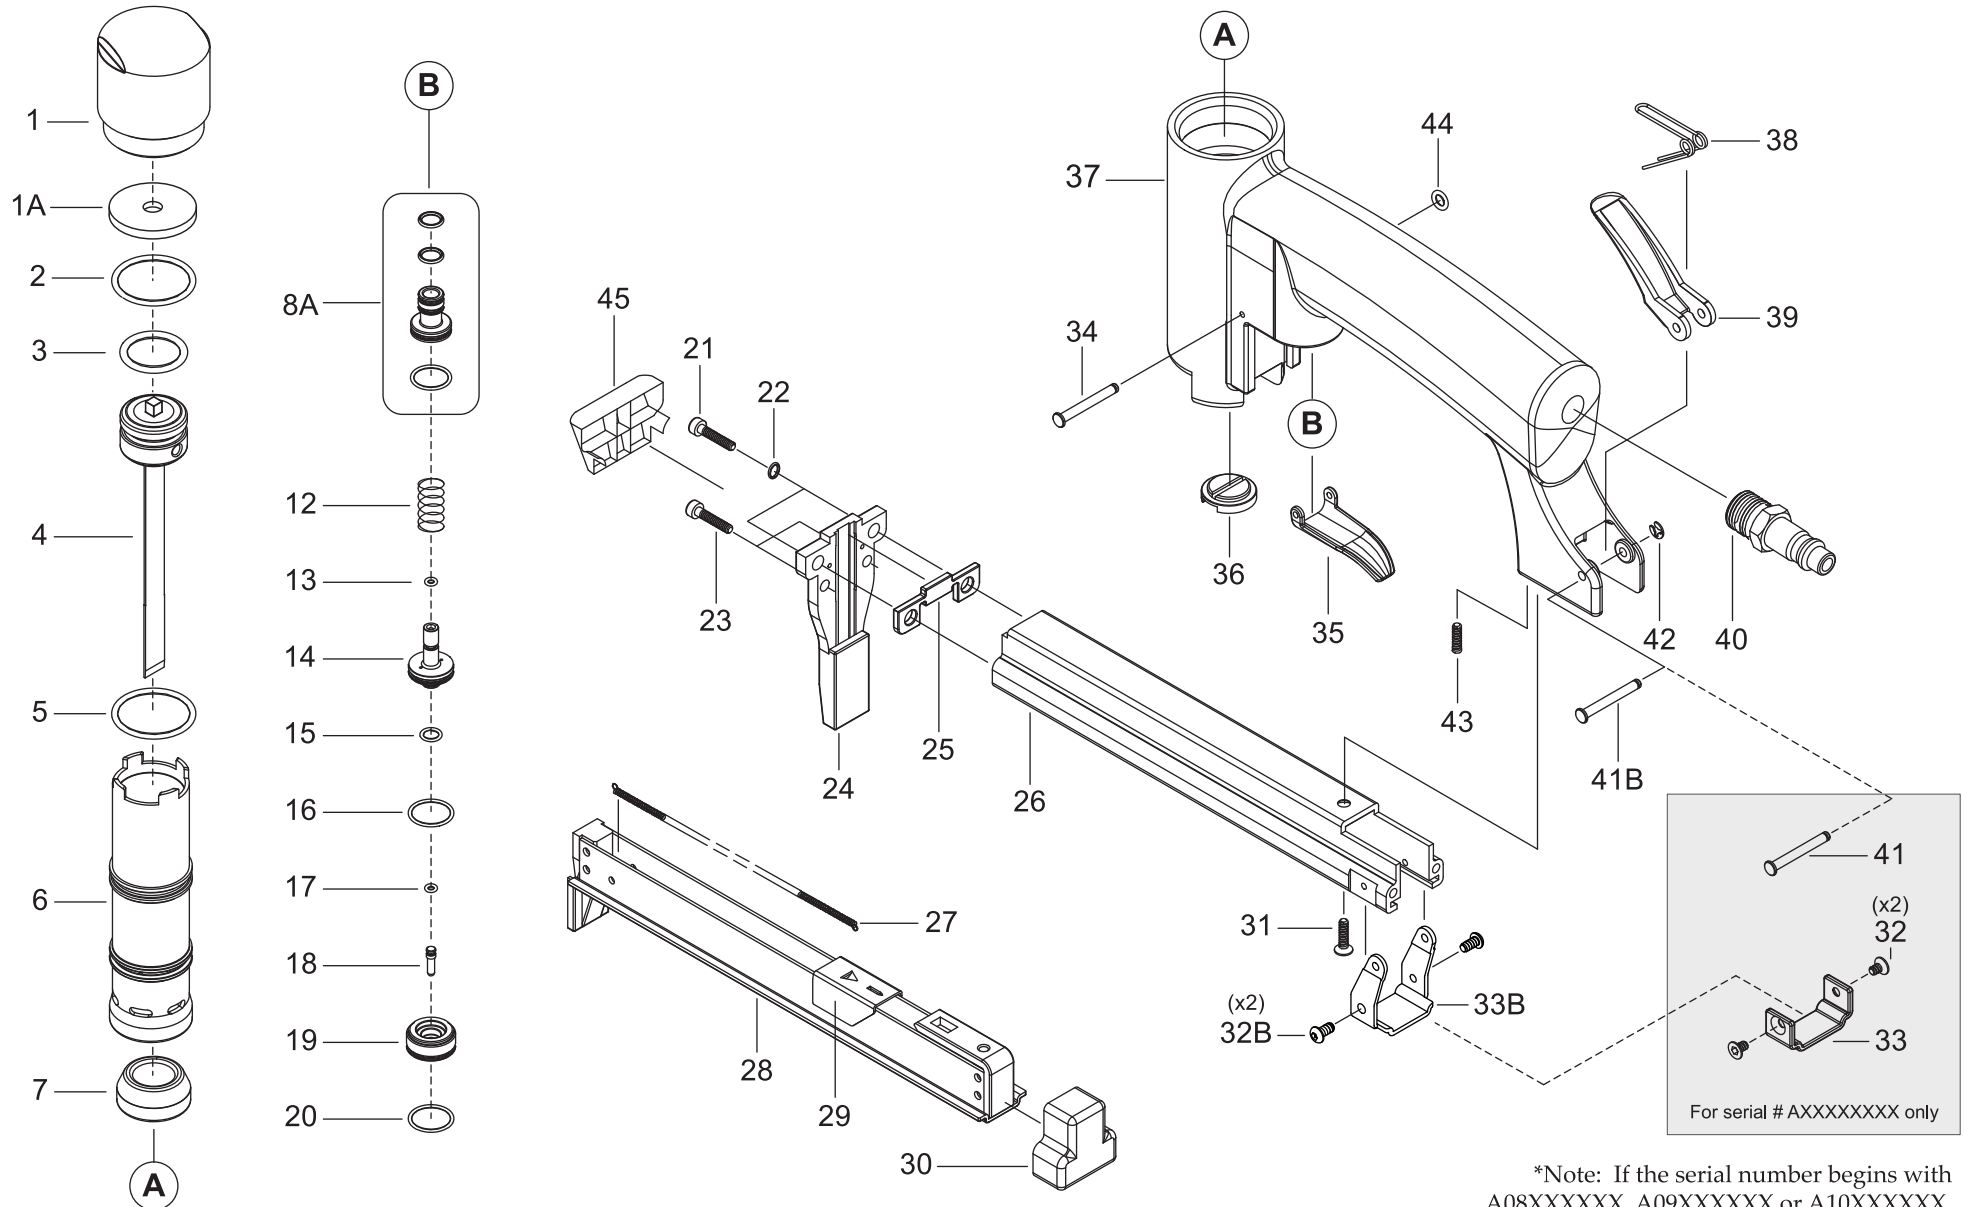

## EXPLODED DIAGRAM

\*Note: If the serial number begins with A08XXXXXX, A09XXXXXX or A10XXXXXX, please contact us before placing an order for any replacement parts.

## PARTS LIST

No.	Part No.	Description
01	23550	Head Cap Hammer
1A	23500	Piston Stopper
02	96133	O-Ring (Head Cap / Cylinder)
03	96139	O-Ring (Driver Piston)
04	23578	Piston Ram Assembly (50AD-LNS)
	23580	Piston Ram Assembly (71AD-LNS)
	23582	Piston Ram Assembly (80AD-LNS)
	23586	Piston Ram Assembly (A11AD-LNS)
05	96100	O-Ring (Head Cap / Cylinder)
06	23581	Cylinder
07	23504	Bumper
8A	23563	Trigger Valve A Assembly
12	23506	Trigger Valve Spring
13	96137	O-Ring C (Trigger Valve)
14	23508	Trigger Valve B (AD Series)
15	96105	O-Ring D (Trigger Valve) AD Series
16	96106	O-Ring E (Trigger Valve) AD Series
17	96107	O-Ring F (Trigger Valve)
18	23509	Trigger Valve Stem (AD Series)
19	23510	Trigger Valve Guide (AD Series)
20	96106	O-Ring E (Trigger Valve)
21	99039	Hex. Soc. Head Screw
22	97002	Spring Washer
23	99026	Hex. Soc. Head Screw
24	23579	Nose (50AD-LNS)
	23555	Nose (71AD-LNS)
	23551	Nose (80AD-LNS)
	23585	Nose (A11AD-LNS)
25	23513	Nose Plate (For all 71, 80)
	23564	Nose Plate (For all 50, A11 & 2116)