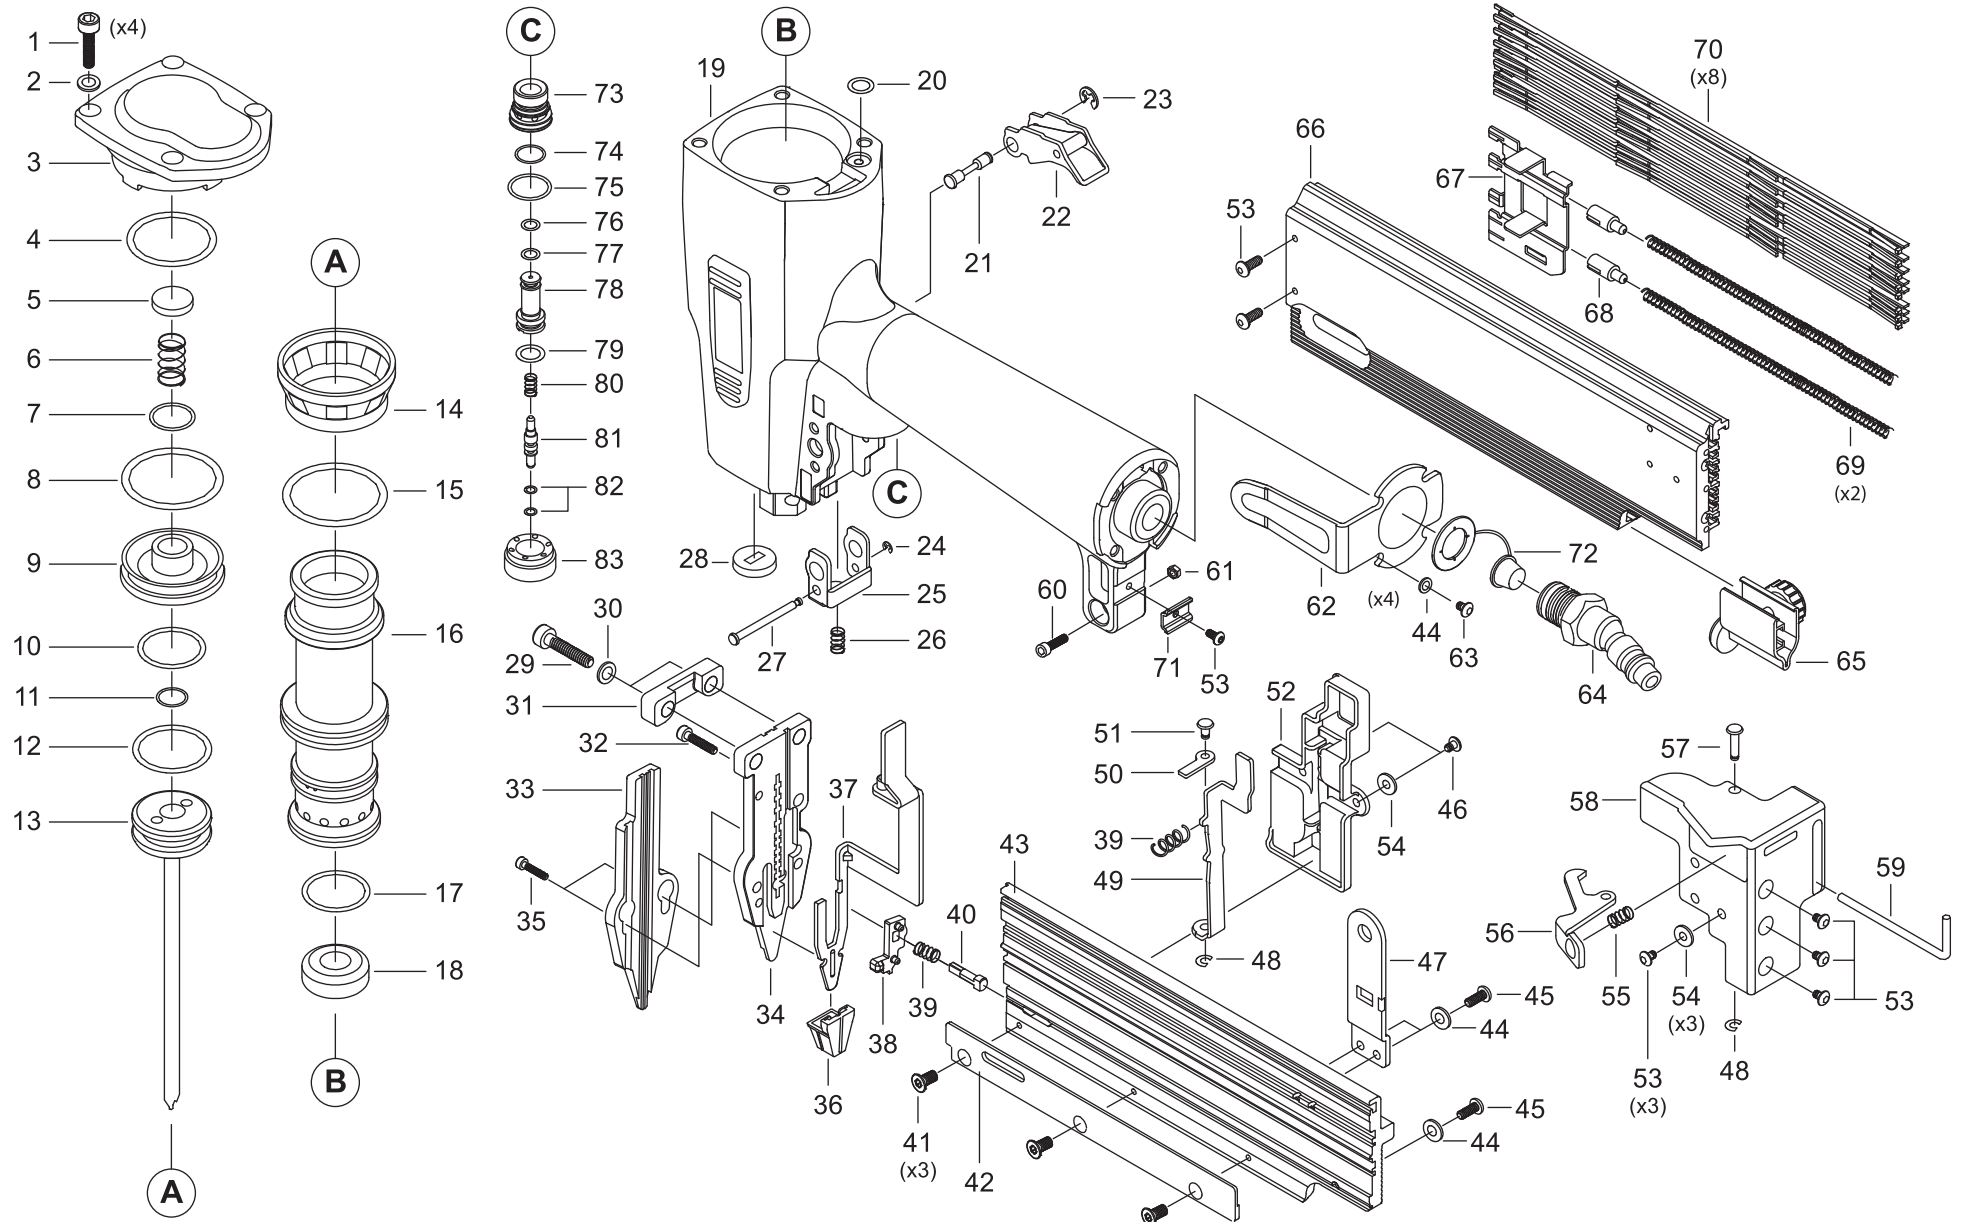

Grex H850LX

2" 21 Gauge Brad Nailer

EXPLODED DIAGRAM

Grex H850LX

2" 21 Gauge Brad Nailer

PARTS LIST

No.	Part No.	Description	Qty'
1	99006	Hex Soc HD Screw	4
2	97002	Spring Washer	4
3	68001	Head Cap	1
4	96201	O-Ring	1
5	68002	Valve Seal	1
6	68003	Head Valve Spring	1
7	96202	O-Ring	1
8	96203	O-Ring	1
9	68004	Head Valve	1
10	96204	O-Ring	1
11	96205	O-Ring	1
12	96101	O-Ring	1
13	68800	Piston Ram Assembly	1
14	68005	Cylinder Collar	1
15	96206	O-Ring	1
16	68006	Cylinder	1
17	96133	O-Ring	1
18	68007	Bumper	1
19	68008	Gun Body	1
20	96137	O-Ring	1
21	68009	Pin, Trigger	1
22	68010	Trigger Assembly	1
23	95005	E-Ring	1
24	95001	E-Ring	1
25	68011	Safety Guide	1
26	68012	Safety Spring	1
27	68013	Pin, Safety Guide	1
28	68014	Driver Seal (Ram Guide)	1
29	99022	Hex Soc HD Screw	2
30	97002	Spring Washer	2
31	68015	Nose Cover B	1
32	99026	Hex Soc HD Screw	1
33	68801	Nose Cover	1
34	68802	Nose Guide Plate	1
35	99002	Hex Soc HD Screw	2
36	68016	No Mar Tip	2
37	68017	Safety	1
38	68018	Lock-Out Pin Cover	1
39	68019	Spring, Lock-Out Pin	2
40	68020	Lock Out Pin	1
41	91004	Hex Soc Flat Screw	3