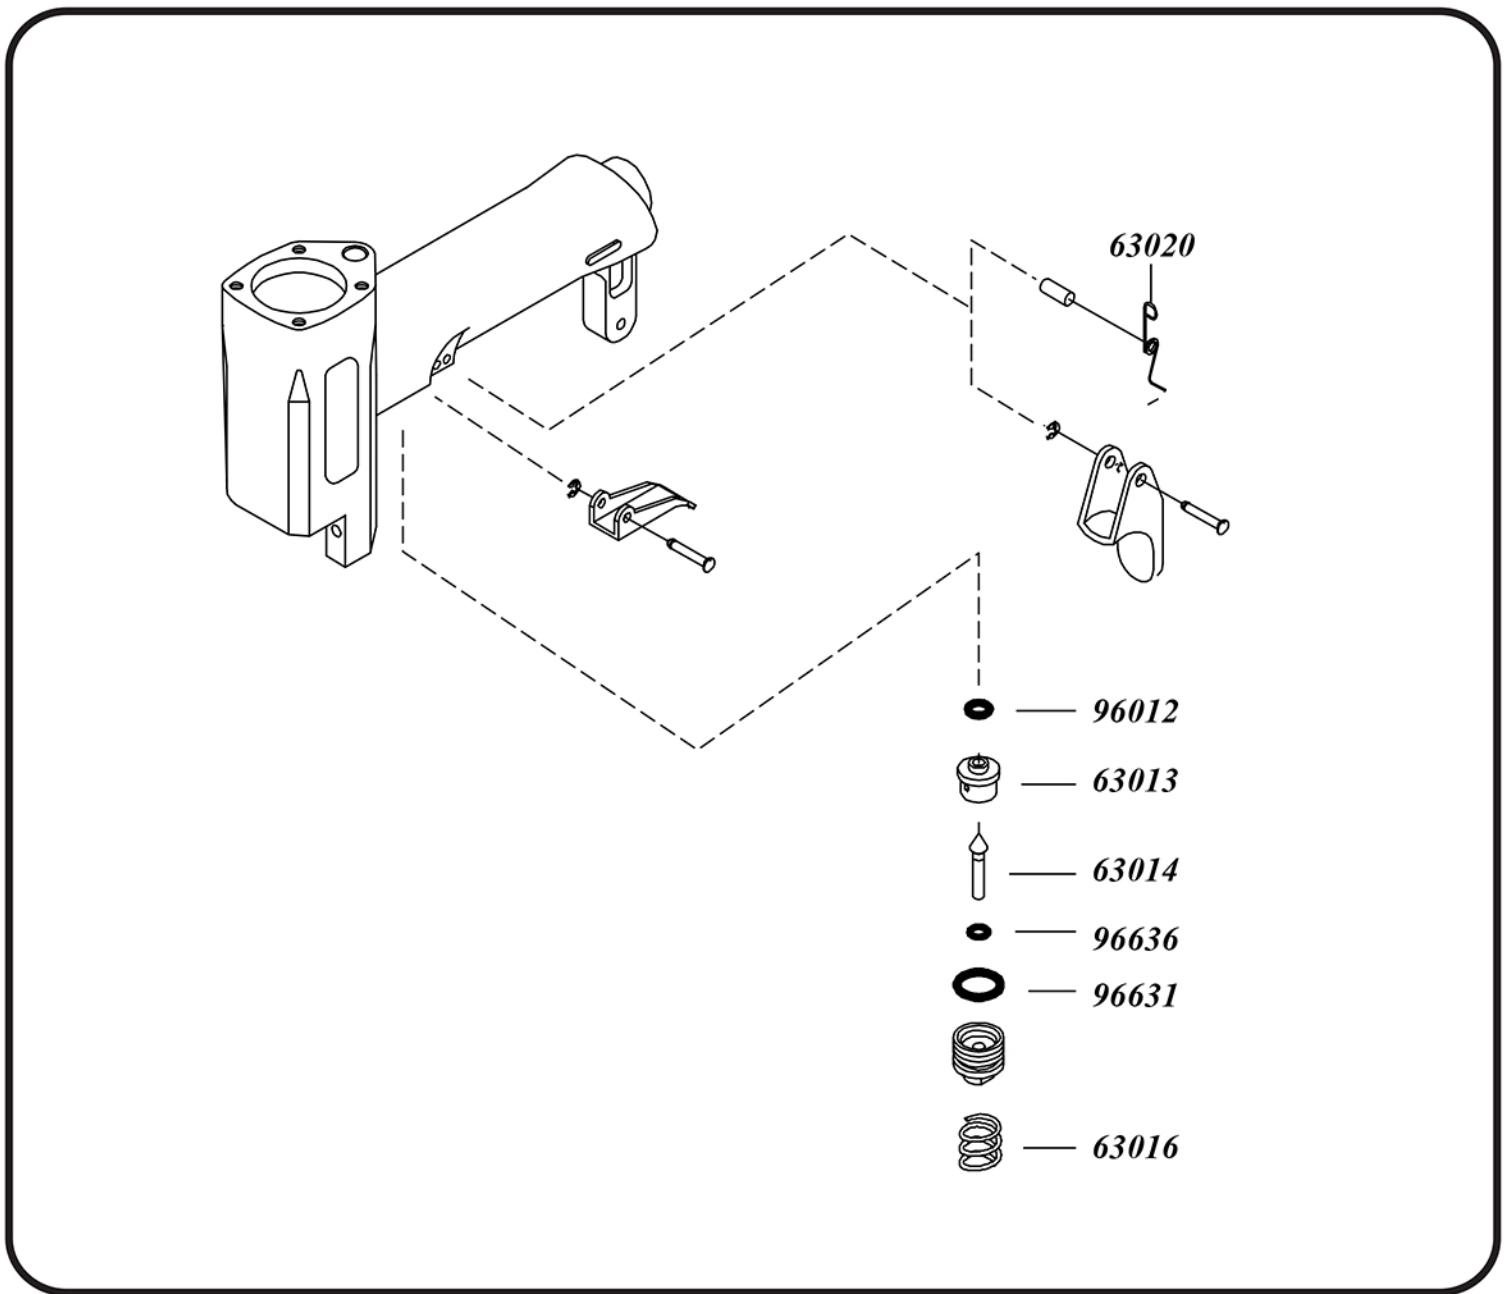

# Trigger Valve Kit ©

**Item No. P630KC, P635KC**

For model(s): P630, P635, P635L

Includes trigger valve head and stem, o-rings and springs for the trigger assembly.

## Kit Includes:

Part No.	Qty.	Description
96012	1	O-Ring
63013	1	Trigger Valve Head
63014	1	Trigger Valve Stem
96636	1	O-Ring
96631	1	O-Ring
63016	1	Spring
63020	1	Spring

**CAUTION:** Before attempting to use or service tool, read & understand all rules & instructions for safe operation in tool's owners manual.