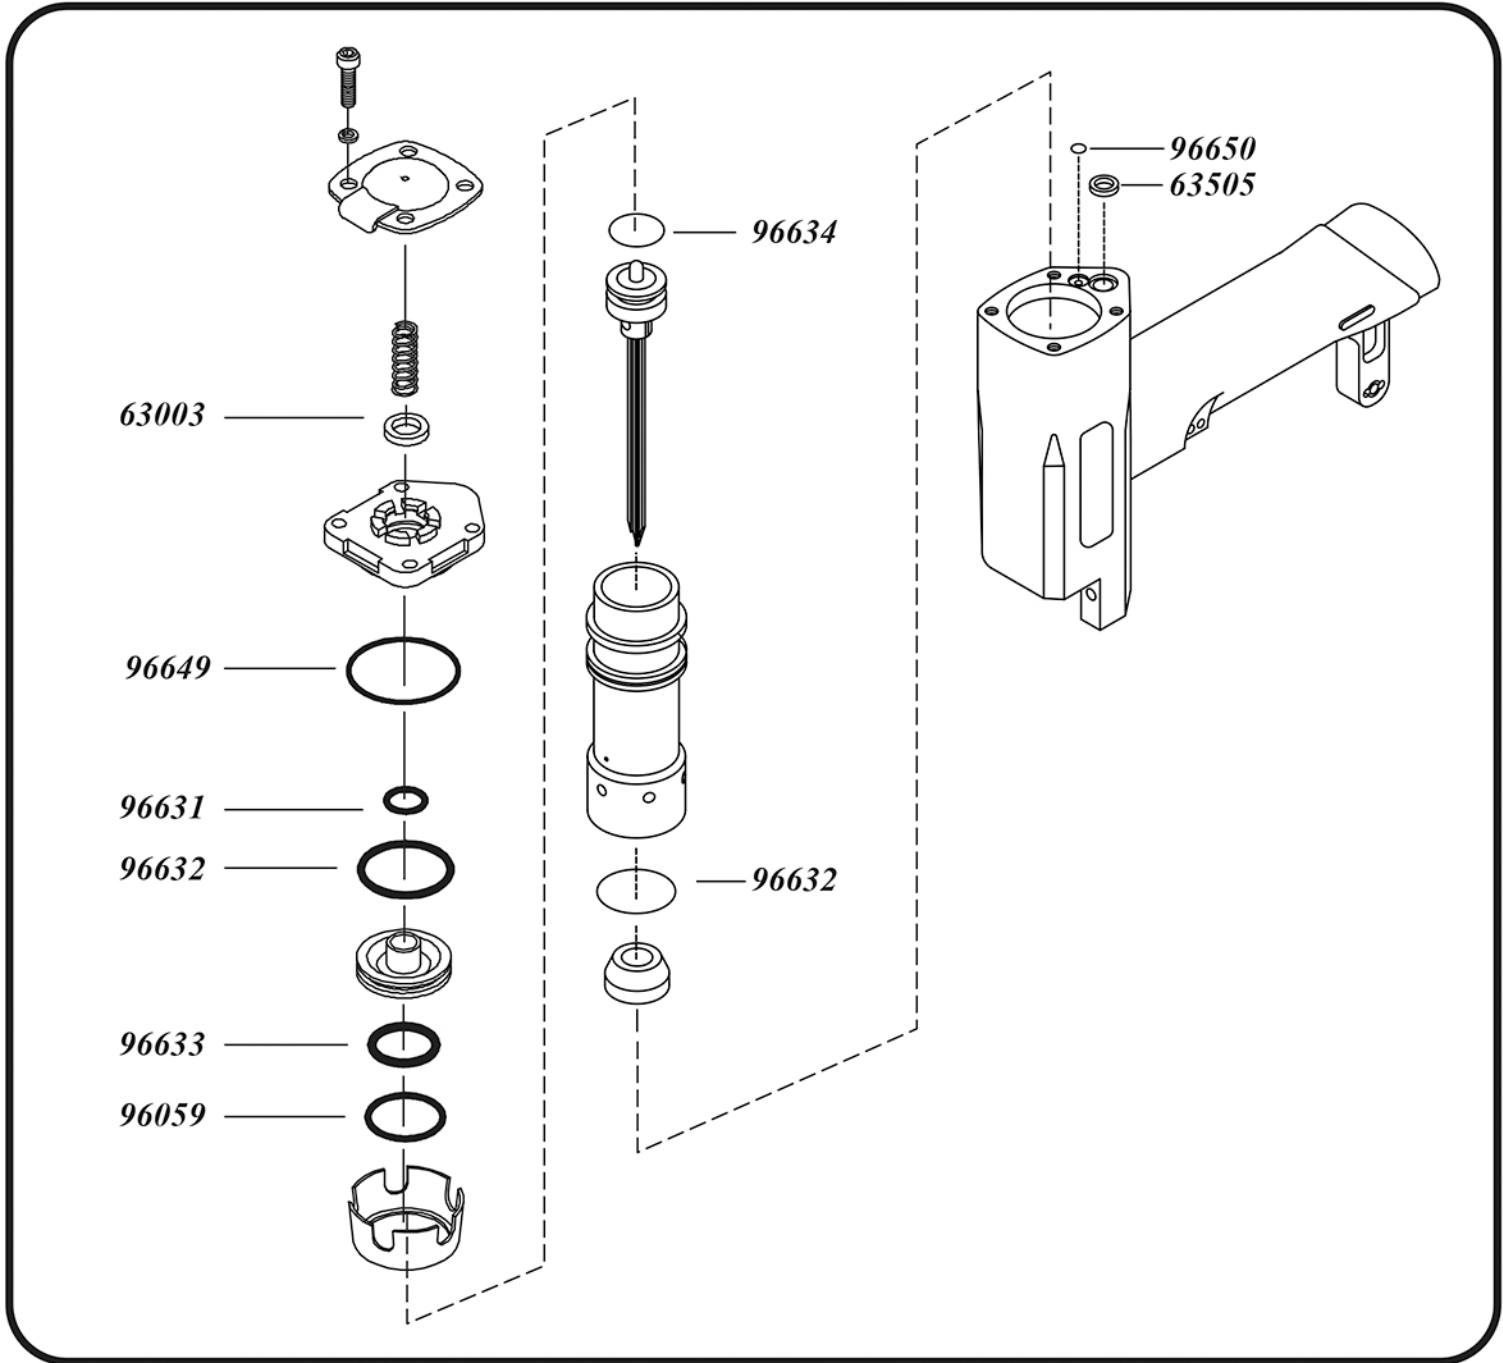

O-Ring Kit

Kit Includes:

Item No. P635KD

For model(s): P635, P635L

CAUTION: Before attempting to use or service tool, read & understand all rules & instructions for safe operation in tool's owners manual.

Part No.	Qty.	Description
63003	1	Seal
96649	1	O-Ring
96631	1	O-Ring
96632	1	O-Ring
96633	1	O-Ring
96059	1	O-Ring
96634	1	O-Ring
96632	1	O-Ring
96650	1	O-Ring
63505	1	Rear Exhaust Seal

For technical support, call 1-888-4GREXCO for the nearest authorized Grex service center near you.