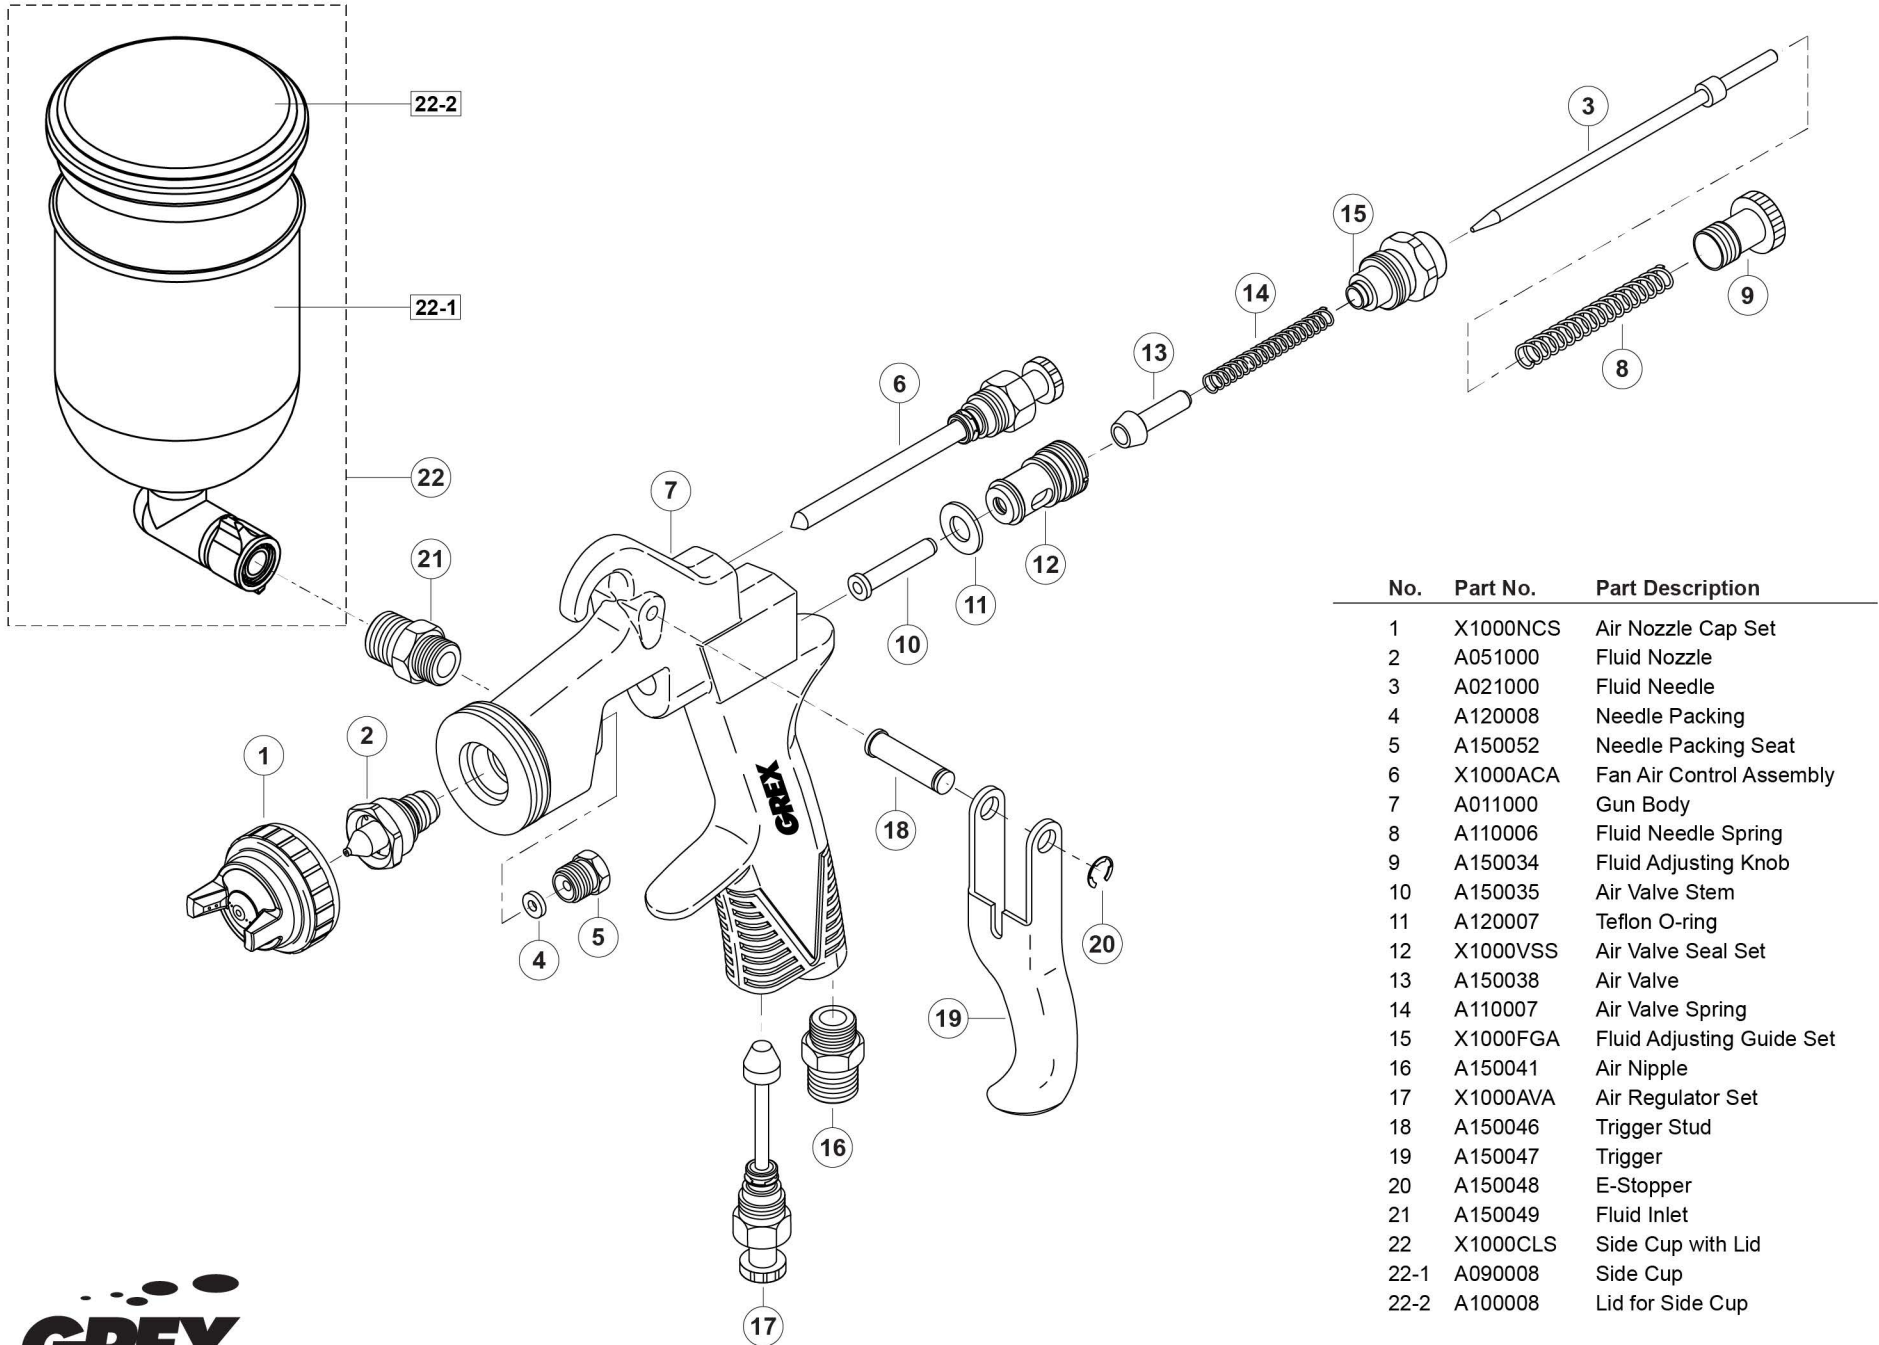

# GREX X1000 EXPLODED DIAGRAM & PARTS LIST v1.5

No.	Part No.	Part Description
1	X1000NCS	Air Nozzle Cap Set
2	A051000	Fluid Nozzle
3	A021000	Fluid Needle
4	A120008	Needle Packing
5	A150052	Needle Packing Seat
6	X1000ACA	Fan Air Control Assembly
7	A011000	Gun Body
8	A110006	Fluid Needle Spring
9	A150034	Fluid Adjusting Knob
10	A150035	Air Valve Stem
11	A120007	Teflon O-ring
12	X1000VSS	Air Valve Seal Set
13	A150038	Air Valve
14	A110007	Air Valve Spring
15	X1000FGA	Fluid Adjusting Guide Set
16	A150041	Air Nipple
17	X1000AVA	Air Regulator Set
18	A150046	Trigger Stud
19	A150047	Trigger
20	A150048	E-Stopper
21	A150049	Fluid Inlet
22	X1000CLS	Side Cup with Lid
22-1	A090008	Side Cup
22-2	A100008	Lid for Side Cup