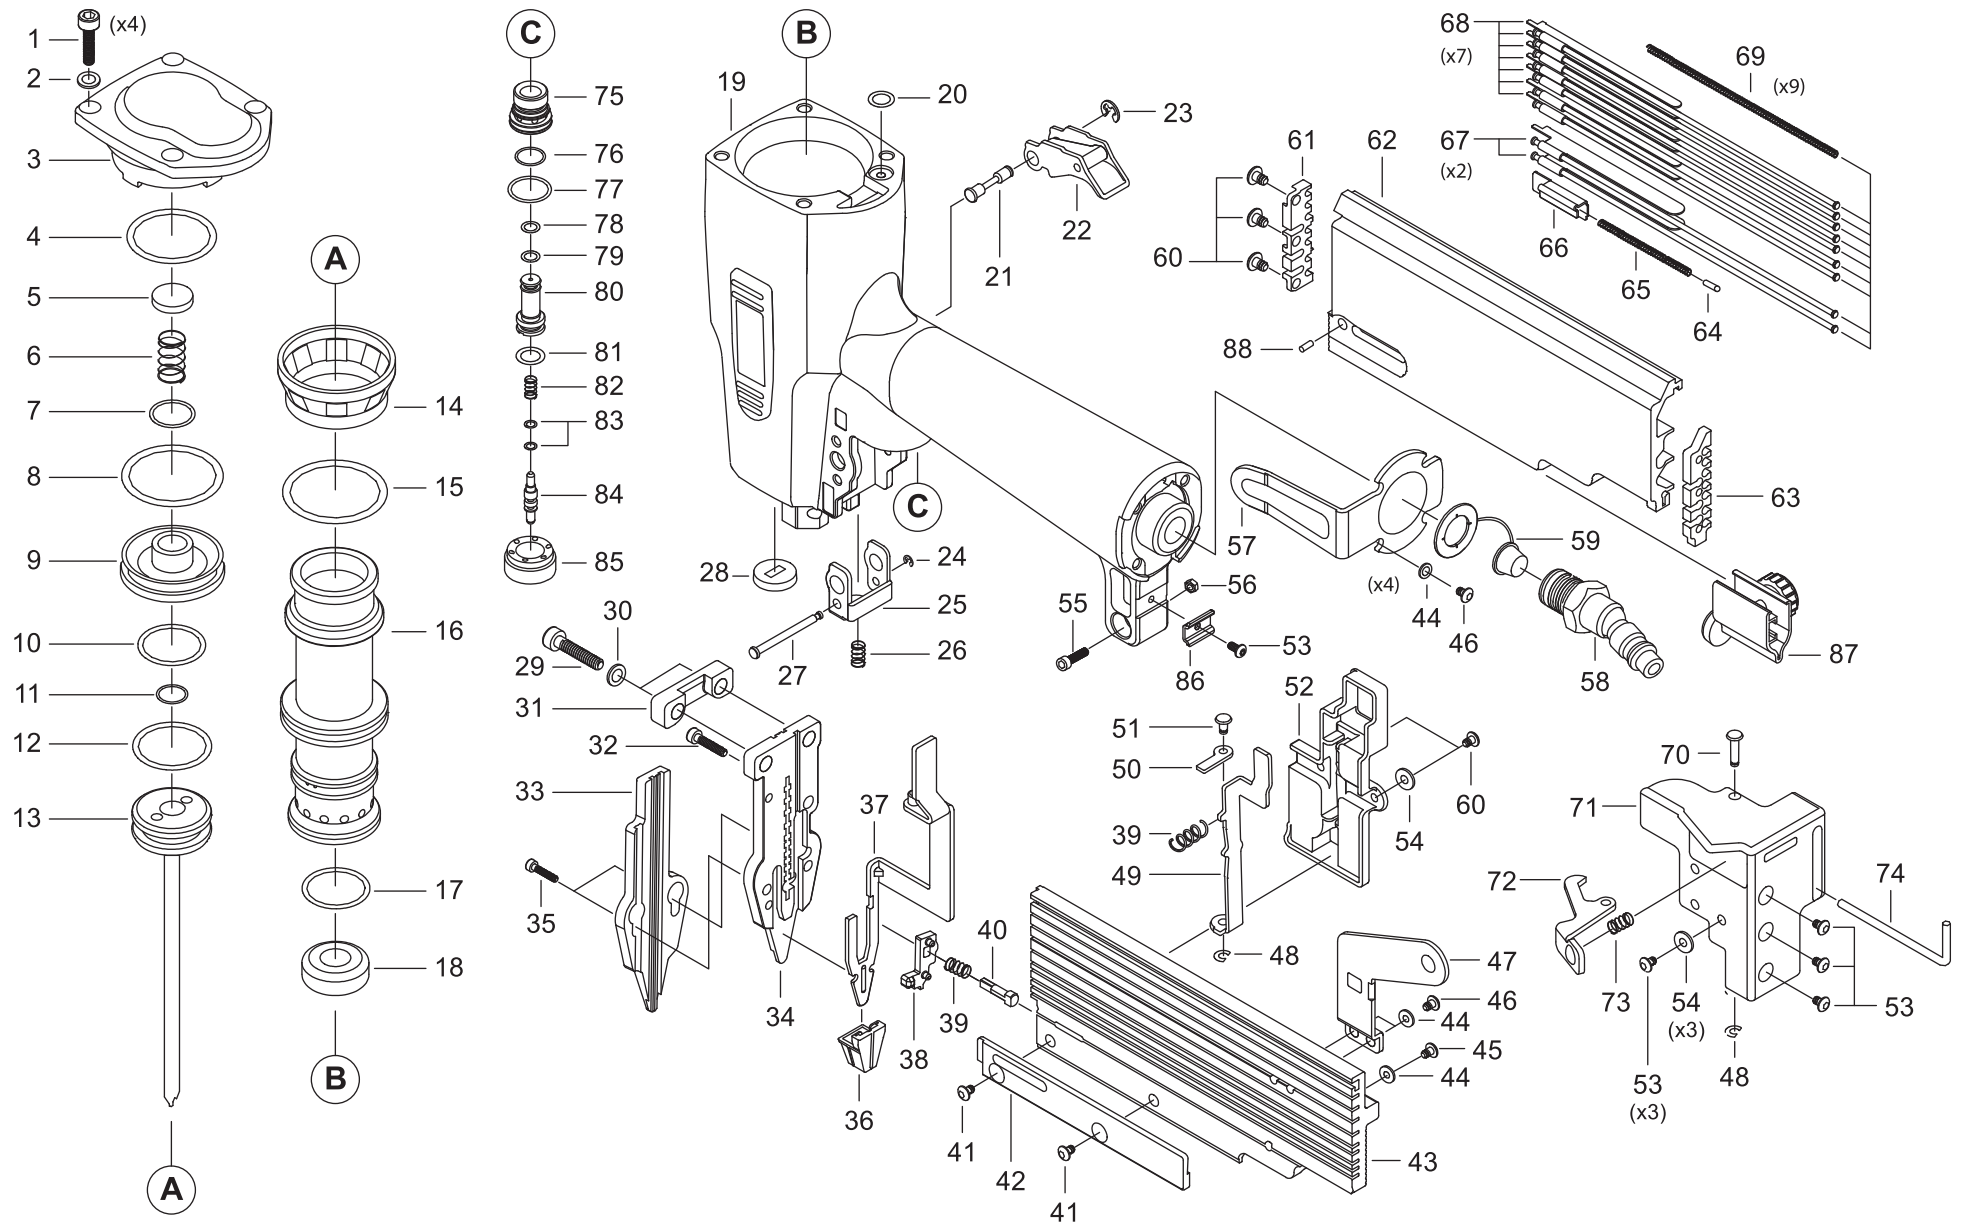

Grex P650LXE

2" 23 Gauge Headless Pinner

EXPLODED DIAGRAM

Grex P650LXE

2" 23 Gauge Headless Pinner

PARTS LIST

No.	Part No.	Description	Qty'
1	99006	Hex Soc HD Screw	4
2	97002	Spring Washer	4
3	68001	Head Cap	1
4	96201	O-Ring	1
5	68002	Valve Stop Seal	1
6	68003	Head Valve Spring	1
7	96202	O-Ring	1
8	96203	O-Ring	1
9	68004	Head Valve	1
10	96204	O-Ring	1
11	96205	O-Ring	1
12	96101	O-Ring	1
13	65010	Piston Ram Assembly	1
14	68005	Cylinder Collar	1
15	96206	O-Ring	1
16	68006	Cylinder	1
17	96133	O-Ring	1
18	68007	Bumper	1
19	68008	Gun Body	1
20	96137	O-Ring	1
21	68009	Pin, Trigger	1
22	68010	Trigger Assembly	1
23	95005	E-Ring	1
24	95001	E-Ring	1
25	68011	Safety Guide	1
26	68012	Safety Spring	1
27	68013	Pin, Safety Guide	1
28	68014	Driver Seal (Ram Guide)	1
29	99022	Hex Soc HD Screw	2
30	97002	Spring Washer	2
31	68015	Nose Cover B	1
32	99026	Hex Soc HD Screw	1
33	65011	Nose Cover	1
34	65012	Nose Guide Plate	1
35	99002	Hex Soc HD Screw	2
36	68016	No Mar Tip	2
37	68017	Safety	1
38	68018	Lock-Out Pin Cover	1
39	68019	Spring	2
40	68020	Lock Out Pin	1
41	91004	Hex Soc Flat HD Screw	2
42	65013	Magazine Rail Plate	1
43	65014	Magazine	1
44	97001	Spring Washer	7