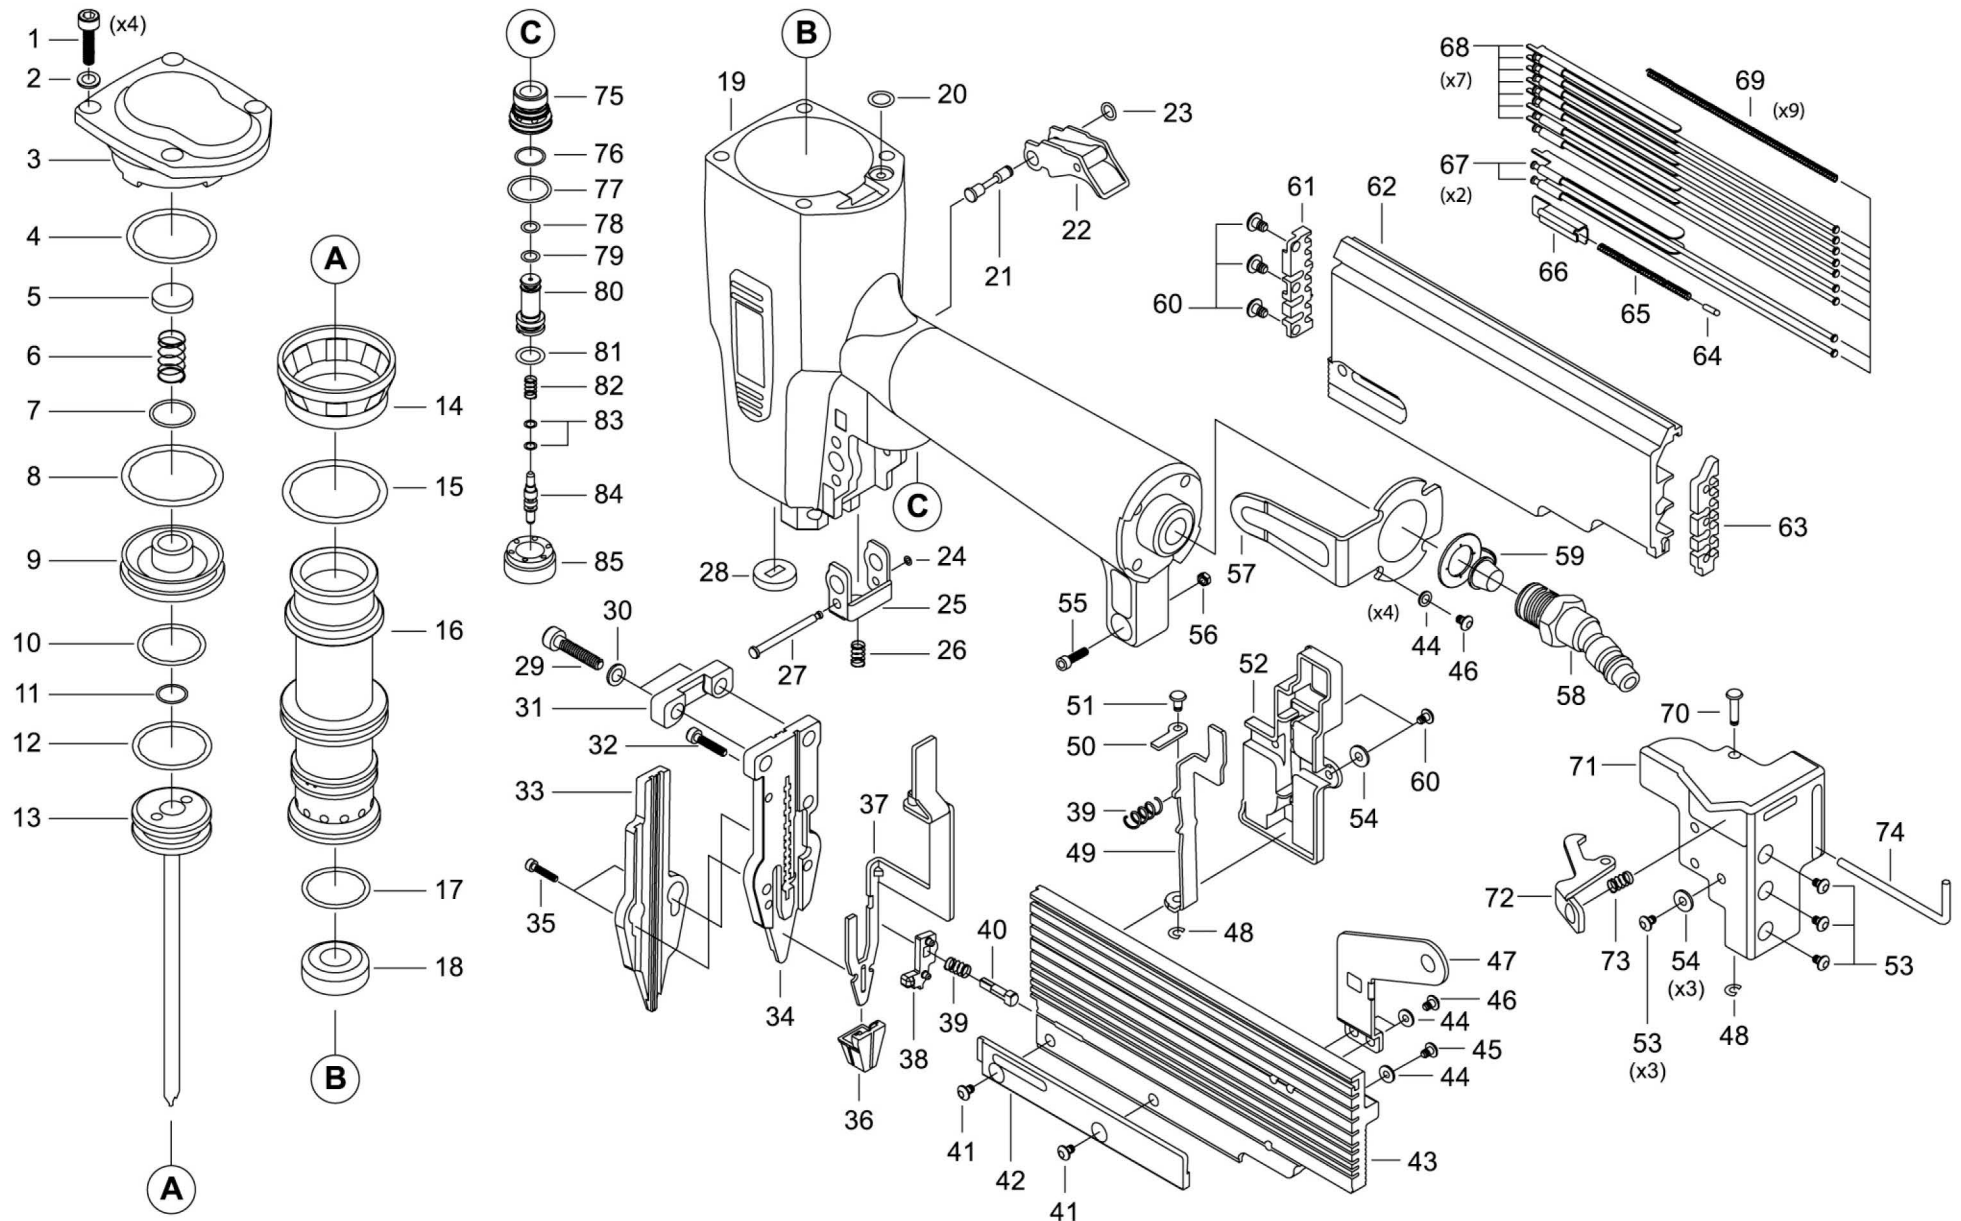

Grex P650LX

2" 23 Gauge Headless Pinner

EXPLODED DIAGRAM

Grex P650LX

2" 23 Gauge Headless Pinner

PARTS LIST

No.	Part No.	Description	Qty'
1	99006	Hex Soc HD Screw	4
2	97002	Spring Washer	4
3	68001	Head Cap	1
4	96201	O-Ring	1
5	68002	Valve Stop Seal	1
6	68003	Head Valve Spring	1
7	96202	O-Ring	1
8	96203	O-Ring	1
9	68004	Head Valve	1
10	96204	O-Ring	1
11	96205	O-Ring	1
12	96101	O-Ring	1
13	65010	Piston Ram Assembly	1
14	68005	Cylinder Collar	1
15	96206	O-Ring	1
16	68006	Cylinder	1
17	96133	O-Ring	1
18	68007	Bumper	1
19	68008	Gun Body	1
20	96137	O-Ring	1
21	68009	Pin, Trigger	1
22	68010	Trigger Assembly	1
23	96636	O-Ring	1
24	96110	O-Ring	1
25	68011	Safety Guide	1
26	68012	Safety Spring	1
27	68013	Pin, Safety Guide	1
28	68014	Driver Seal (Ram Guide)	1
29	99022	Hex Soc HD Screw	2
30	97002	Spring Washer	2
31	68015	Nose Cover B	1
32	99026	Hex Soc HD Screw	1
33	65011	Nose Cover	1
34	65012	Nose Guide Plate	1
35	99002	Hex Soc HD Screw	2
36	68016	No Mar Tip	2
37	68017	Safety	1
38	68018	Lock-Out Pin Cover	1
39	68019	Spring	2
40	68020	Lock Out Pin	1
41	91004	Hex Soc Flat HD Screw	2
42	65013	Magazine Rail Plate	1
43	65014	Magazine	1